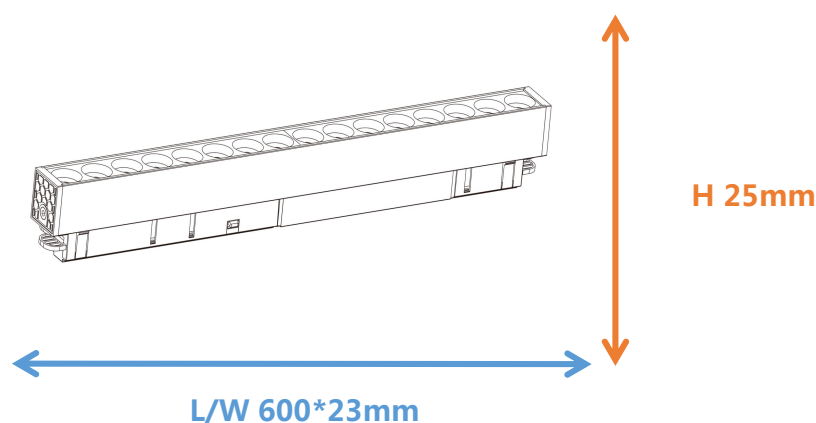

Electrical Data

Nominal wattage (W)	24W
Nominal Voltage (V)	48
Mains Frequency (Hz)	60
Nominal Current (mA)	470
Power Factor	1
Operating mode	Magnetic Track Driver

Photometrical data

Luminous flux $\pm 10\%$ (lm)	2416 lm
Luminous efficacy	107 lm/w
Color temperature	4000K
Light color (designation)	Natural White
Color rendering index Ra	≥ 90
Standard deviation of color matching	≤ 5 SDCM
Luminous intensity/cd	13722
Flickering	Flicker free
Beam angle	20 °

4000K

Dimensions & Weight

Diameter (mm)	600*23
Height (mm)	25
Product weight (g)	...

Material & Colors

Product color	Black
Housing color	Black
Body material	Aluminum
Cover material	PC
Mercury content	0.0 mg

Application & Mounting

Ambient temperature range	-20°C~+45 °C
Temperature range at storage	-20°C~+60 °C
Type of connection	Screwless terminal
Type of protection	IP20
Dimmable	No
Mounting type	Magnetic Track Mounted
Mounting location	Ceiling / Wall
Application environment	Indoor
Cut size (mm)	No
LED module replaceable	Not replaceable
With light source	Yes