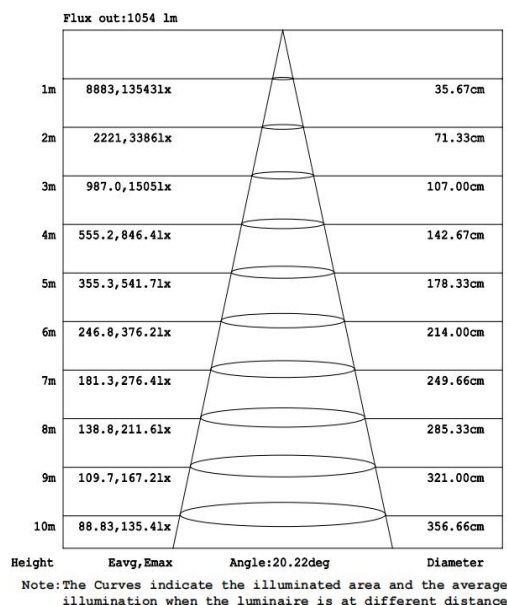

Electrical Data

Nominal wattage (W)	24W
Nominal Voltage (V)	48
Mains Frequency (Hz)	60
Nominal Current (mA)	470
Power Factor	1
Operating mode	Magnetic Track Driver

Photometrical data

Luminous flux $\pm 10\%$ (lm)	2416 lm
Luminous efficacy	107 lm/w
Color temperature	4000K
Light color (designation)	Natural White
Color rendering index Ra	≥ 90
Standard deviation of color matching	≤ 5 SDCM
Luminous intensity/cd	13722
Flickering	Flicker free
Beam angle	20 °

4000K

Dimensions & Weight

Diameter (mm)	600*23
Height (mm)	25
Product weight (g)	...

Material & Colors

Product color	Black
Housing color	Black
Body material	Aluminum
Cover material	PC
Mercury content	0.0 mg