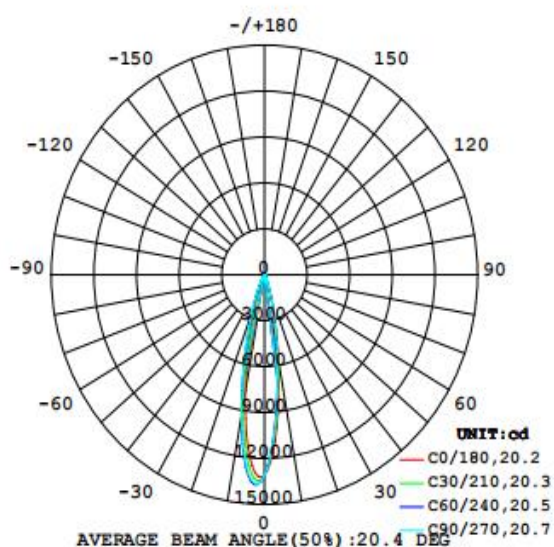

Electrical Data

Nominal wattage (W)	24W
Nominal Voltage (V)	48
Mains Frequency (Hz)	60
Nominal Current (mA)	470
Power Factor	1
Operating mode	Magnetic Track Driver

Photometrical data

Luminous flux $\pm 10\%$ (lm)	2416 lm
Luminous efficacy	107 lm/w
Color temperature	4000K
Light color (designation)	Natural White
Color rendering index Ra	≥ 90
Standard deviation of color matching	≤ 5 SDCM
Luminous intensity/cd	13722
Flickering	Flicker free
Beam angle	20 °

4000K

Dimensions & Weight

Diameter (mm)	600*23
Height (mm)	25
Product weight (g)	...

Material & Colors

Product color	Black
Housing color	Black
Body material	Aluminum
Cover material	PC
Mercury content	0.0 mg