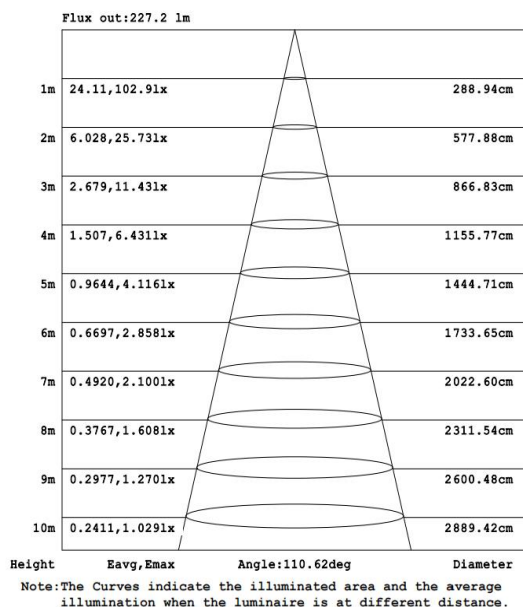

Nominal wattage (W)	4W
Nominal Voltage (V)	220-240 V
Mains Frequency (Hz)	50
Nominal Current (mA)	37
LED Driver Current (mA)	300
LED Driver Voltage (VDC)	5-12
LED Driver Efficiency (%)	73%
Power Factor λ	0.56
Total harmonic distortion (%)	...
Operating mode	External LED Driver

Photometrical data

Luminous flux $\pm 10\%$ (lm)	284 lm
Luminous efficacy	63 lm/w
Color temperature	4000K
Light color (designation)	Natural White
Color rendering index Ra	≥ 80
Standard deviation of color matching	≤ 5 SDCM
Luminous intensity/cd	102
Flickering	Flicker free
Beam angle	111 °

4000K

Dimensions & Weight

Diameter (mm)	105
Height (mm)	35
Product weight (g)	132

Material & Colors

Product color	All White
Housing color	White
Body material	Aluminum
Cover material	PS LGP material
Mercury content	0.0 mg