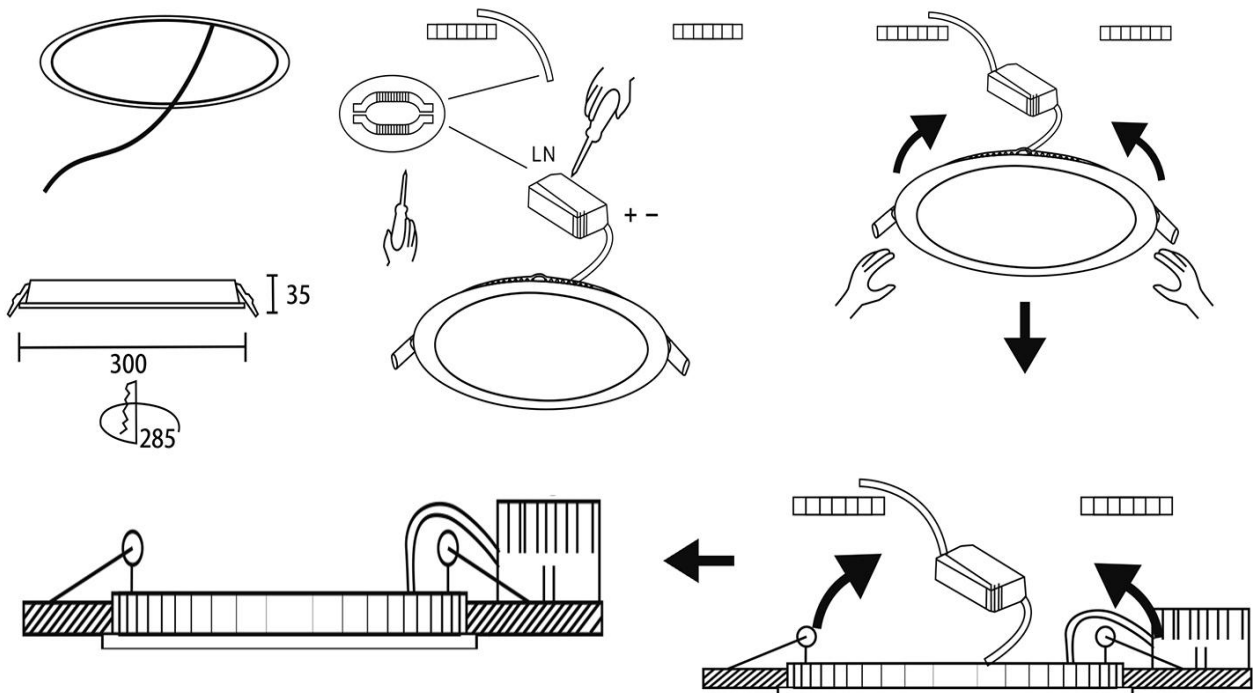

Certificates & Lifespan

Life (h)	50,000
Certificates	CB LVD EMC RoHS
Standards	ISO9001:2015

Logistical Data

Product code	Dimensions (L*W*H)	Pcs/ carton	G.W. kg	Volume CBM
HYD-102R-4W	69.5*22*31.5 cm	50	...	0.04816

Installation Method

Disclaimer

Subject to change without notice. Errors and omission excepted. Always make sure to use the most recent release.