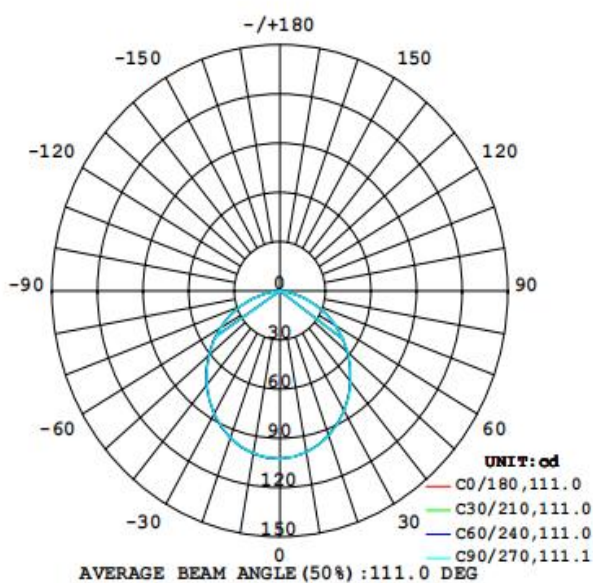

Photometrical data

Luminous flux $\pm 10\%$ (lm)	284 lm
Luminous efficacy	63 lm/w
Color temperature	4000K
Light color (designation)	Natural White
Color rendering index Ra	≥ 80
Standard deviation of color matching	≤ 5 SDCM
Luminous intensity/cd	102
Flickering	Flicker free
Beam angle	111 °

4000K

Dimensions & Weight

Diameter (mm)	105
Height (mm)	35
Product weight (g)	132

Material & Colors

Product color	All White
Housing color	White
Body material	Aluminum
Cover material	PS LGP material
Mercury content	0.0 mg