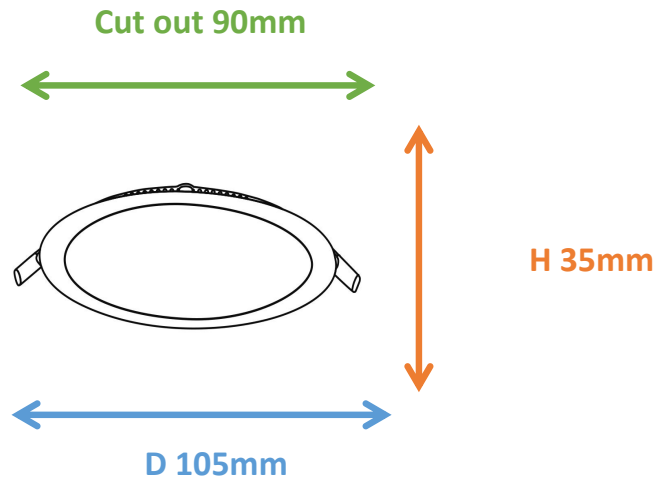

Photometrical data

Luminous flux $\pm 10\%$ (lm)	284 lm
Luminous efficacy	63 lm/w
Color temperature	4000K
Light color (designation)	Natural White
Color rendering index Ra	≥ 80
Standard deviation of color matching	≤ 5 SDCM
Luminous intensity/cd	102
Flickering	Flicker free
Beam angle	111 °

4000K

Dimensions & Weight

Diameter (mm)	105
Height (mm)	35
Product weight (g)	132

Material & Colors

Product color	All White
Housing color	White
Body material	Aluminum
Cover material	PS LGP material
Mercury content	0.0 mg

Application & Mounting

Ambient temperature range	-20°C~+50 °C
Temperature range at storage	-25°C~+60 °C
Type of connection	Screwless terminal
Type of protection	IP20
Dimmable	No
Mounting type	Recesse mounted
Mounting location	Ceiling
Application environment	Indoor
Cut size (mm)	90
LED module replaceable	Not replaceable
With light source	Yes