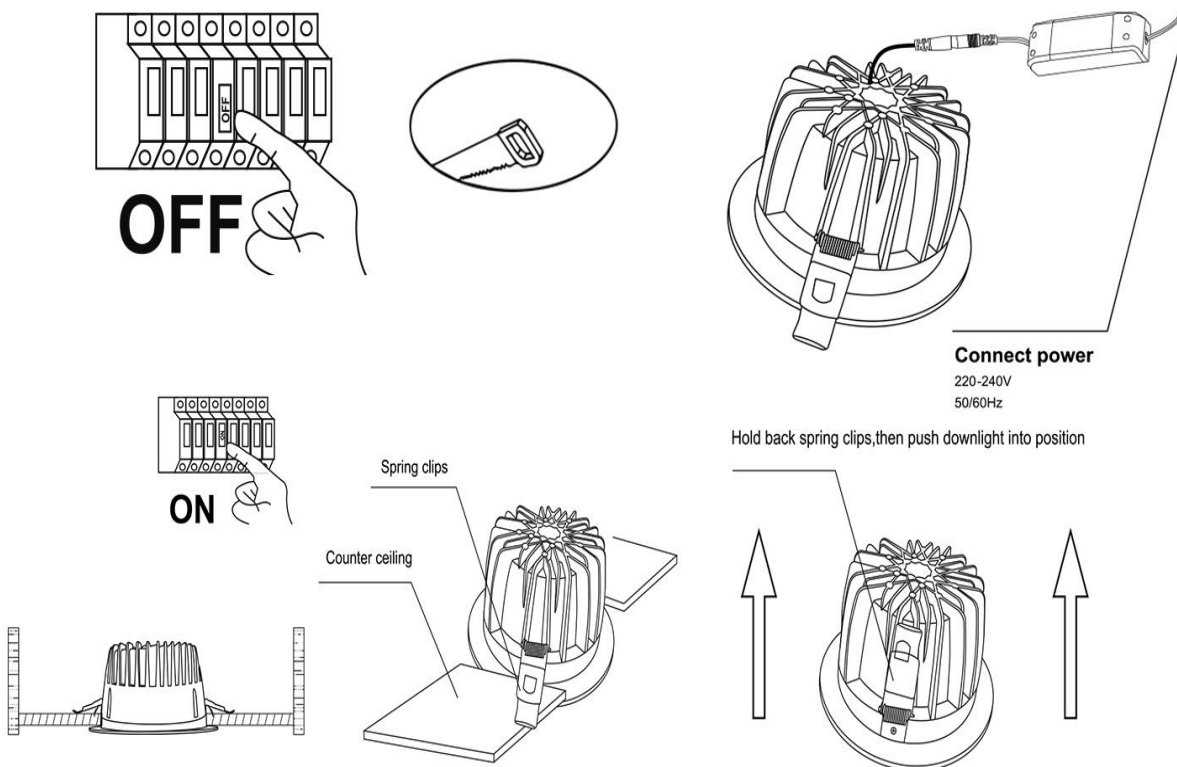

Certificates & Lifespan

Life (h)	50,000
Certificates	CB LVD EMC RoHS
Standards	ISO9001:2015

Logistical Data

Product code	Dimensions (L*W*H)	Pcs/ carton	G.W. kg	Volume CBM
HYD-216R-40W	59.5*25.5*49.5 cm	10	...	0.0751

Installation Method

Disclaimer

Subject to change without notice. Errors and omission excepted. Always make sure to use the most recent release.