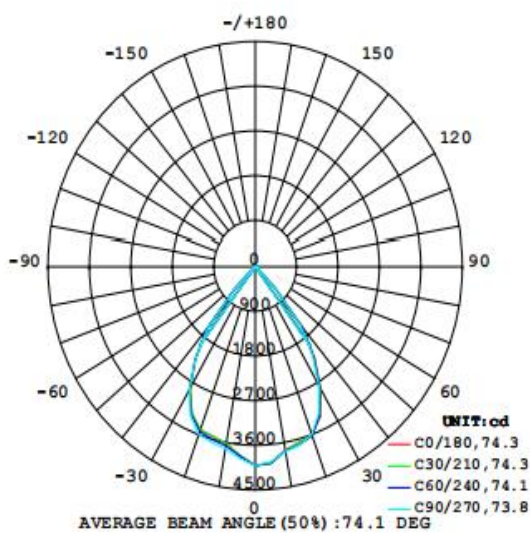

Electrical Data

Nominal wattage (W)	40W
Nominal Voltage (V)	220-240 V
Mains Frequency (Hz)	50
Nominal Current (mA)	190
LED Driver Current (mA)	900
LED Driver Voltage (V)	24-42
LED Driver Efficiency (%)	89%
Power Factor λ	0.95
Total harmonic distortion (%)	<10%
Operating mode	External LED driver

Photometrical data

Luminous flux $\pm 10\%$ (lm)	4962 lm
Luminous efficacy	121 lm/w
Color temperature	4000K
Light color (designation)	Natural White
Color rendering index Ra	≥ 80
Standard deviation of color matching	≤ 5 SDCM
Luminous intensity/cd	4009
Flickering	Flicker free
Beam angle	74 °

4000K

Dimensions & Weight

Diameter (mm)	230
Height (mm)	110
Product weight (g)	...

Material & Colors

Product color	Black housing / Sand white Frame
Housing color	Black
Body material	Aluminum
Cover material	Glass
Mercury content	0.0 mg