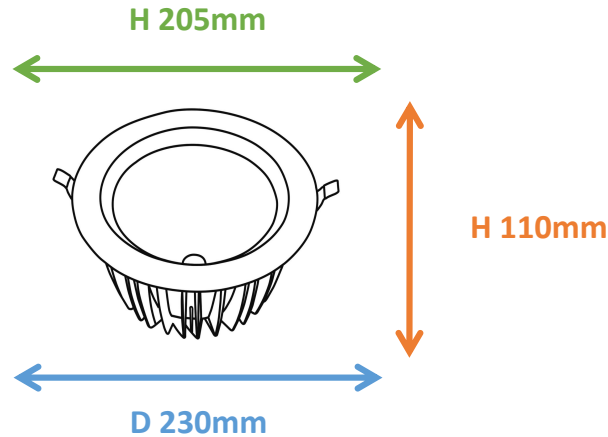

Photometrical data

Luminous flux $\pm 10\%$ (lm)	4962 lm
Luminous efficacy	121 lm/w
Color temperature	4000K
Light color (designation)	Natural White
Color rendering index Ra	≥ 80
Standard deviation of color matching	≤ 5 SDCM
Luminous intensity/cd	4009
Flickering	Flicker free
Beam angle	74 °

4000K

Dimensions & Weight

Diameter (mm)	230
Height (mm)	110
Product weight (g)	...

Material & Colors

Product color	Black housing / Sand white Frame
Housing color	Black
Body material	Aluminum
Cover material	Glass
Mercury content	0.0 mg

Application & Mounting

Ambient temperature range	-20°C~+45 °C
Temperature range at storage	-25°C~+60 °C
Type of connection	Screwless terminal
Type of protection	IP20
Dimmable	No
Mounting type	Recessed mounted
Mounting location	Ceiling
Application environment	Indoor
Cut size (mm)	205
LED module replaceable	Not replaceable
With light source	Yes