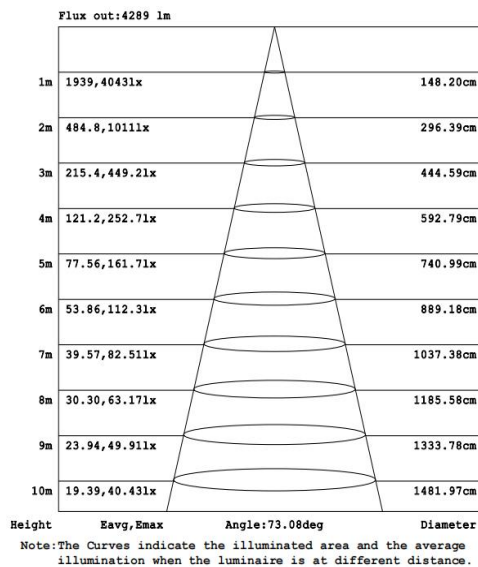

Electrical Data

Nominal wattage (W)	40W
Nominal Voltage (V)	220-240 V
Mains Frequency (Hz)	50
Nominal Current (mA)	190
LED Driver Current (mA)	900
LED Driver Voltage (V)	24-42
LED Driver Efficiency (%)	89%
Power Factor λ	0.95
Total harmonic distortion (%)	<10%
Operating mode	External LED driver

Photometrical data

Luminous flux $\pm 10\%$ (lm)	4962 lm
Luminous efficacy	121 lm/w
Color temperature	4000K
Light color (designation)	Natural White
Color rendering index Ra	≥ 80
Standard deviation of color matching	≤ 5 SDCM
Luminous intensity/cd	4009
Flickering	Flicker free
Beam angle	74 °

4000K

Dimensions & Weight

Diameter (mm)	230
Height (mm)	110
Product weight (g)	...

Material & Colors

Product color	Black housing / Sand white Frame
Housing color	Black
Body material	Aluminum
Cover material	Glass
Mercury content	0.0 mg