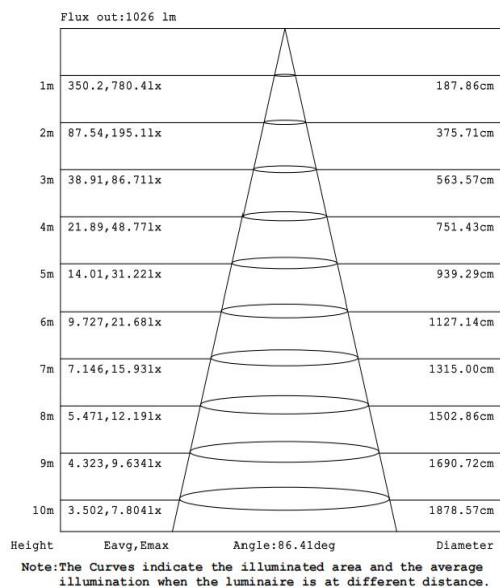

Nominal wattage (W)	15 W
Nominal Voltage (V)	220-240 V
Mains Frequency (Hz)	50
Nominal Current (mA)	110
LED Driver Current (mA)	350
LED Driver Voltage (V)	27-40
LED Driver Efficiency (%)	83%
Power Factor λ	0.55C
Total harmonic distortion (%)	...
Operating mode	External LED driver

Photometrical data

Luminous flux $\pm 10\%$ (lm)	1492 lm
Luminous efficacy	108 lm/w
Color temperature	4000K
Light color (designation)	Nature White
Color rendering index Ra	≥ 80
Standard deviation of color matching	≤ 5 SDCM
Luminous intensity/cd	770
Flickering	Flicker free
Beam angle	87 °

4000K

Dimensions & Weight

Diameter (mm)	130
Height (mm)	70
Product weight (g)	...

Material & Colors

Product color	White Lamp cup / Brown Housing
Housing color	Brown
Body material	Aluminum
Cover material	PC
Mercury content	0.0 mg