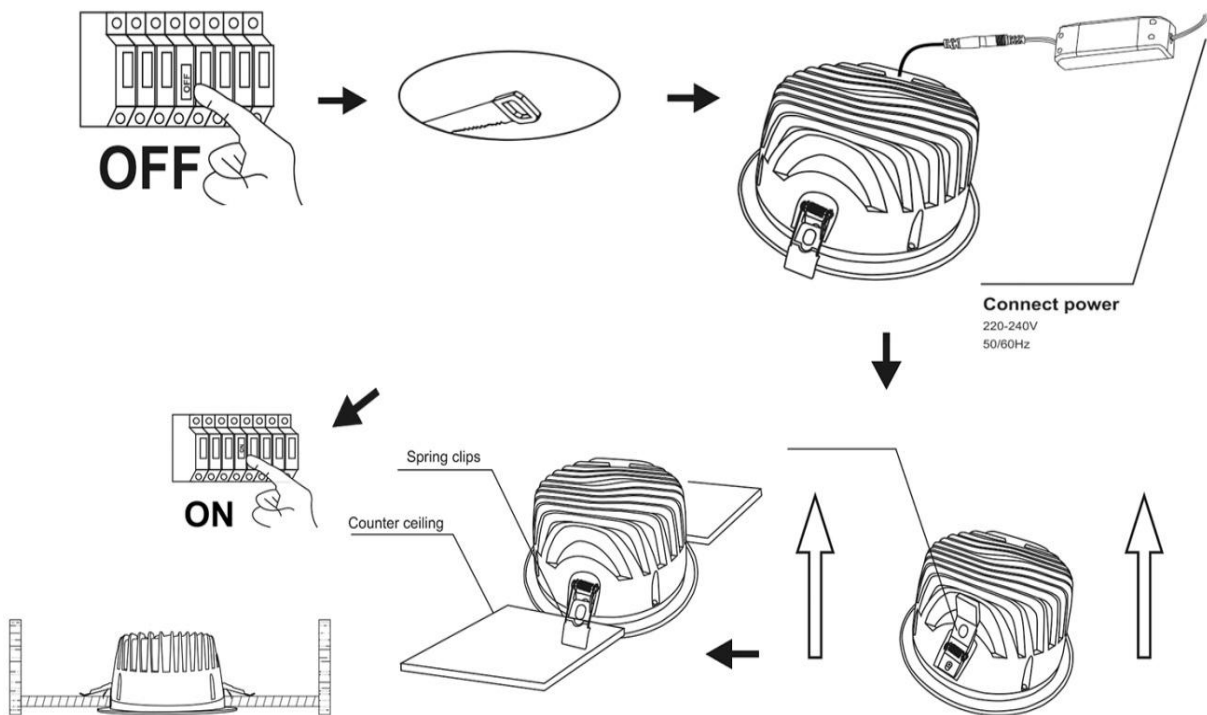

Certificates & Lifespan

Life (h)	50,000
Certificates	CB LVD EMC RoHS
Standards	ISO9001:2015

Logistical Data

Product code	Dimensions (L*W*H)	Pcs/ carton	G.W. kg	Volume CBM
HYD-219C-15W	52*32*47.5 cm	30	...	0.07904

Installation Method

Disclaimer

Subject to change without notice. Errors and omission excepted. Always make sure to use the most recent release