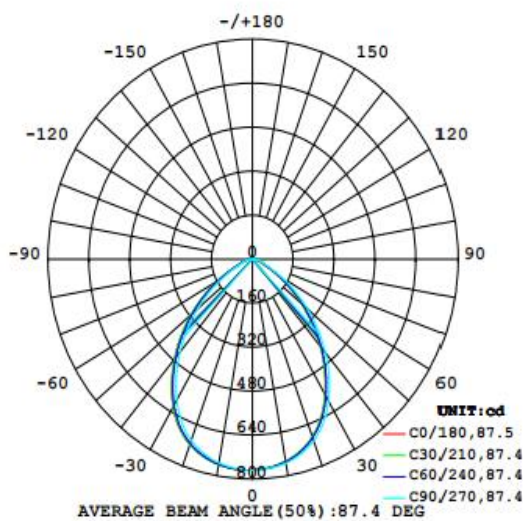

Nominal wattage (W)	15 W
Nominal Voltage (V)	220-240 V
Mains Frequency (Hz)	50
Nominal Current (mA)	110
LED Driver Current (mA)	350
LED Driver Voltage (V)	27-40
LED Driver Efficiency (%)	83%
Power Factor λ	0.55C
Total harmonic distortion (%)	...
Operating mode	External LED driver

Photometrical data

Luminous flux $\pm 10\%$ (lm)	1492 lm
Luminous efficacy	108 lm/w
Color temperature	4000K
Light color (designation)	Nature White
Color rendering index Ra	≥ 80
Standard deviation of color matching	≤ 5 SDCM
Luminous intensity/cd	770
Flickering	Flicker free
Beam angle	87 °

4000K

Dimensions & Weight

Diameter (mm)	130
Height (mm)	70
Product weight (g)	...

Material & Colors

Product color	White Lamp cup / Brown Housing
Housing color	Brown
Body material	Aluminum
Cover material	PC
Mercury content	0.0 mg