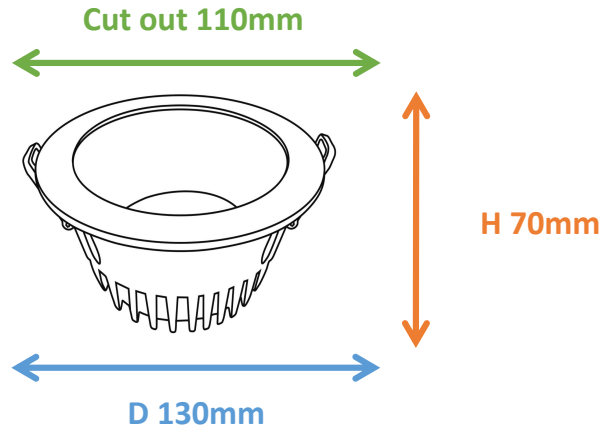

Photometrical data

Luminous flux $\pm 10\%$ (lm)	1492 lm
Luminous efficacy	108 lm/w
Color temperature	4000K
Light color (designation)	Nature White
Color rendering index Ra	≥ 80
Standard deviation of color matching	≤ 5 SDCM
Luminous intensity/cd	770
Flickering	Flicker free
Beam angle	87 °

4000K

Dimensions & Weight

Diameter (mm)	130
Height (mm)	70
Product weight (g)	...

Material & Colors

Product color	White Lamp cup / Brown Housing
Housing color	Brown
Body material	Aluminum
Cover material	PC
Mercury content	0.0 mg

Application & Mounting

Ambient temperature range	-10°C~+40 °C
Temperature range at storage	-10°C~+40 °C
Type of connection	Screwless terminal
Type of protection	IP20
Dimmable	No
Mounting type	Recessed mounted
Mounting location	Ceiling
Application environment	Indoor
Cut size (mm)	110
LED module replaceable	Not replaceable
With light source	Yes