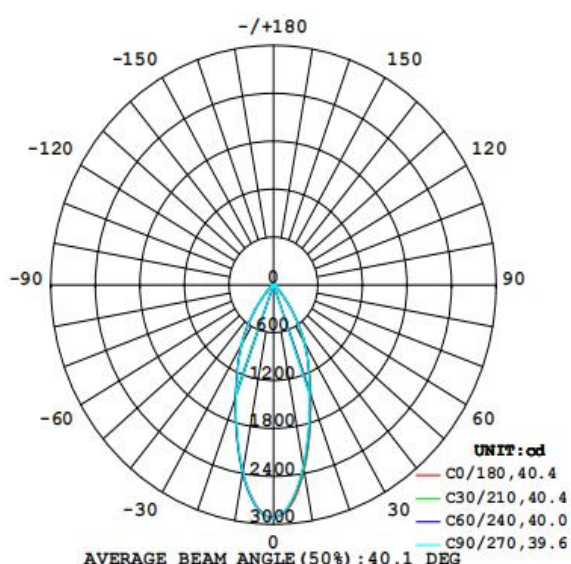

Electrical Data

Nominal wattage (W)	18W
Nominal Voltage (V)	220-240 V
Mains Frequency (Hz)	50
Nominal Current (mA)	87
LED Driver Current (mA)	500
LED Driver Voltage (V)	28-43
LED Driver Efficiency (%)	86%
Power Factor λ	0.95
Total harmonic distortion (%)	...
Operating mode	Built in LED driver

Photometrical data

Luminous flux $\pm 10\%$ (lm)	1833 lm
Luminous efficacy	99 lm/w
Color temperature	3000K
Light color (designation)	Warm White
Color rendering index Ra	≥ 80
Standard deviation of color matching	≤ 5 SDCM
Luminous intensity/cd	2921
Flickering	Flicker free
Beam angle	40 °

3000K

Dimensions & Weight

Diameter (mm)	95
Height (mm)	95
Product weight (g)	...

Material & Colors

Product color	Black/White
Housing color	Black/White
Body material	Aluminum
LGP material	Glass
Mercury content	0.0 mg