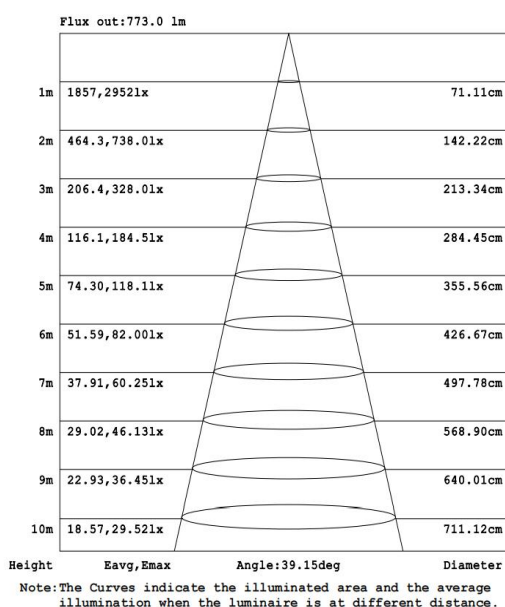

Photometrical data

Luminous flux $\pm 10\%$ (lm)	1833 lm
Luminous efficacy	99 lm/w
Color temperature	3000K
Light color (designation)	Warm White
Color rendering index Ra	≥ 80
Standard deviation of color matching	≤ 5 SDCM
Luminous intensity/cd	2921
Flickering	Flicker free
Beam angle	40 °

3000K

Dimensions & Weight

Diameter (mm)	95
Height (mm)	95
Product weight (g)	...

Material & Colors

Product color	Black/White
Housing color	Black/White
Body material	Aluminum
LGP material	Glass
Mercury content	0.0 mg