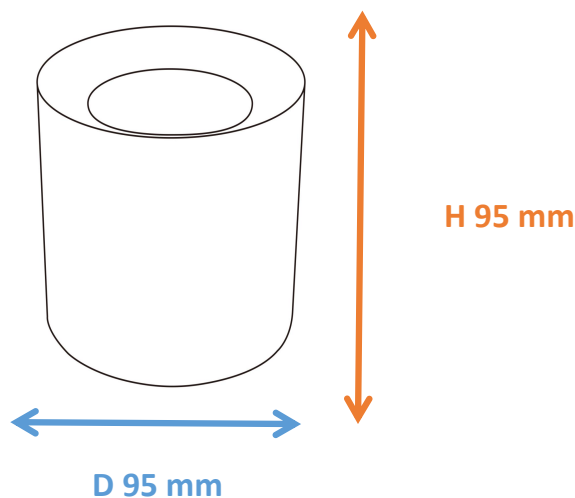

Photometrical data

Luminous flux $\pm 10\%$ (lm)	1833 lm
Luminous efficacy	99 lm/w
Color temperature	3000K
Light color (designation)	Warm White
Color rendering index Ra	≥ 80
Standard deviation of color matching	≤ 5 SDCM
Luminous intensity/cd	2921
Flickering	Flicker free
Beam angle	40 °

3000K

Dimensions & Weight

Diameter (mm)	95
Height (mm)	95
Product weight (g)	...

Material & Colors

Product color	Black/White
Housing color	Black/White
Body material	Aluminum
LGP material	Glass
Mercury content	0.0 mg