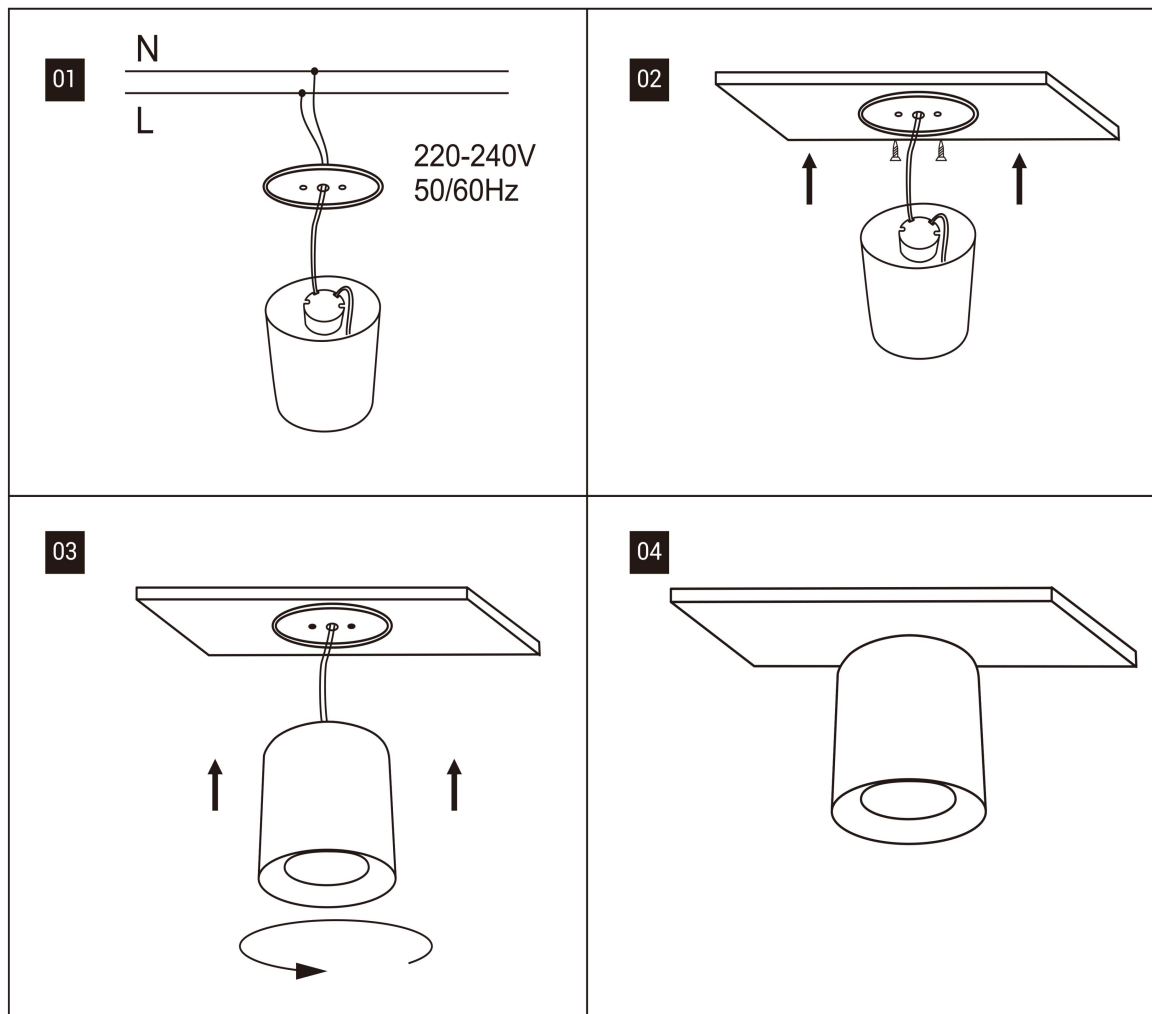

Certificates & Lifespan

Life (h)	50,000
Certificates	CB CE LVD EMC
Standards	ISO9001:2015

Logistical Data

Product code	Dimensions (L*W*H)	Pcs/ carton	G.W. kg	Volume CBM
HYD-315C-18W	52*23*32.5 cm	30	...	0.03887

Installation Method

Disclaimer

Subject to change without notice. Errors and omission excepted. Always make sure to use the most recent release.