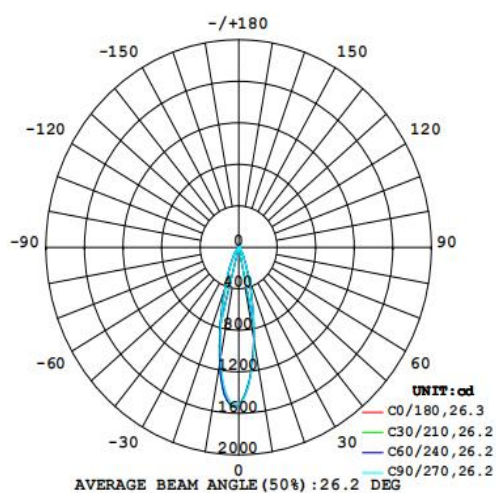

Features

- Warranty 5 years
- PC, Good light transmission
- Small size, light weight, buckle design, easy to install
- Die-cast aluminum, good heat dissipation, reduce light decay

Electrical Data

Nominal wattage (W)	7W
Nominal Voltage (V)	220-240 V
Mains Frequency (Hz)	50
Nominal Current (mA)	68
LED Driver Current (mA)	300
LED Driver Voltage (VDC)	21-24
LED Driver Efficiency (%)	...
Power Factor λ	0.5
Total harmonic distortion (%)	...
Operating mode	External LED driver

Photometrical data

Luminous flux $\pm 10\%$ (lm)	447 lm
Luminous efficacy	61 lm/w
Color temperature	6500K
Light color (designation)	Cold White
Color rendering index Ra	≥ 80
Standard deviation of color matching	≤ 5 SDCM
Luminous intensity/cd	1533
Flickering	Flicker free
Beam angle	26 °

IES

Dimensions & Weight

Diameter (mm)	85*85
Height (mm)	63
Product weight (g)	302

Material & Colors

Product color	Black Lamp cup / White Housing
Housing color	White
Body material	Aluminum
Cover material	PC
Mercury content	0.0 mg