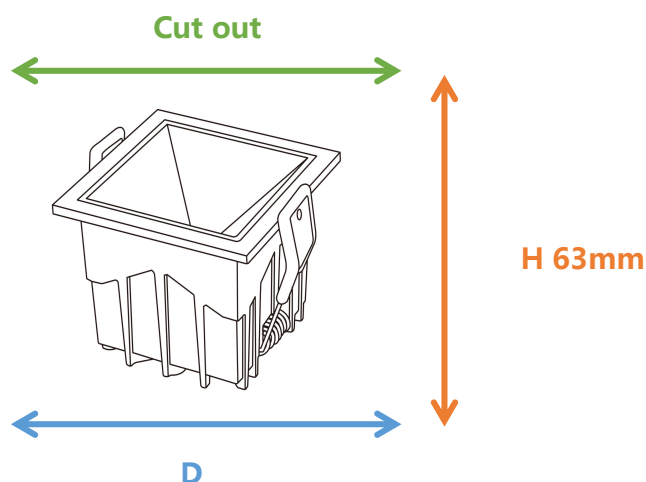

Photometrical data

Luminous flux $\pm 10\%$ (lm)	447 lm
Luminous efficacy	61 lm/w
Color temperature	6500K
Light color (designation)	Cold White
Color rendering index Ra	≥ 80
Standard deviation of color matching	≤ 5 SDCM
Luminous intensity/cd	1533
Flickering	Flicker free
Beam angle	26 °

IES

Dimensions & Weight

Diameter (mm)	85*85
Height (mm)	63
Product weight (g)	302

Material & Colors

Product color	Black Lamp cup / White Housing
Housing color	White
Body material	Aluminum
Cover material	PC
Mercury content	0.0 mg

Application & Mounting

Ambient temperature range	-20°C~+45 °C
Temperature range at storage	-25°C~+60 °C
Type of connection	Screwless terminal
Type of protection	IP20
Dimmable	No
Mounting type	Recessed
Mounting location	Ceiling
Application environment	Indoor
Cut size (mm)	72*72
LED module replaceable	Not replaceable
With light source	Yes