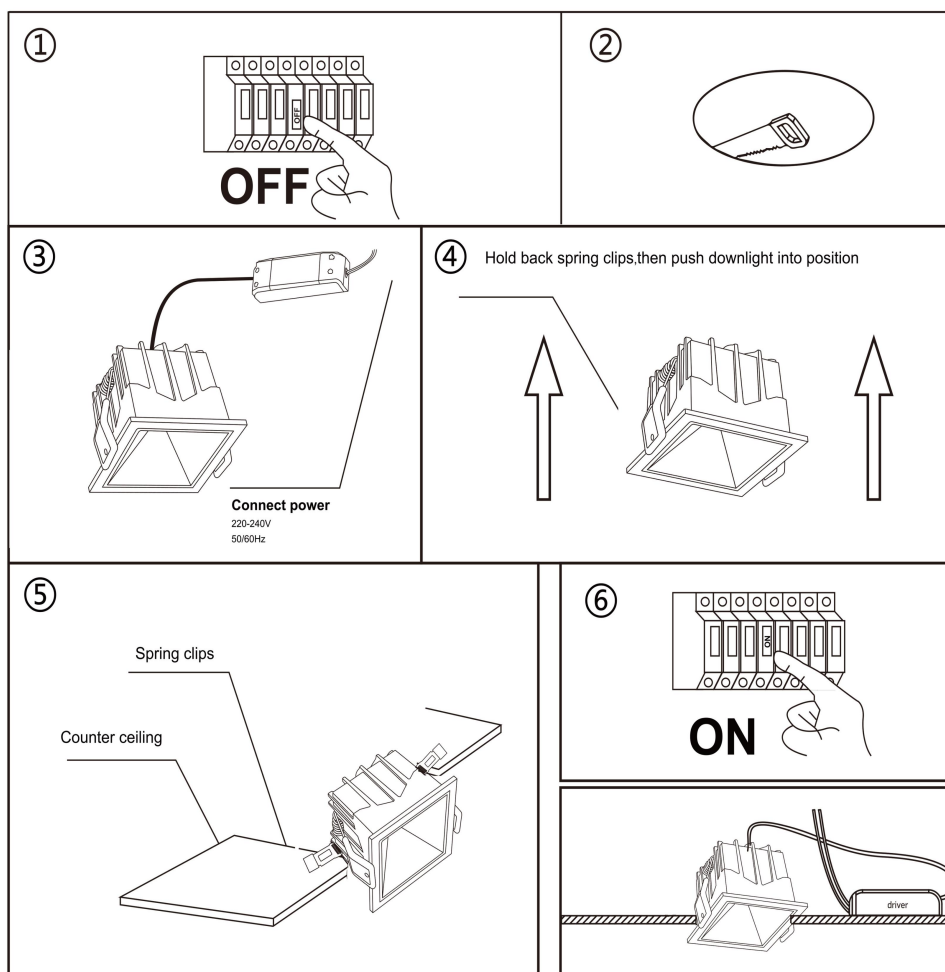

Certificates & Lifespan

Life (h)	50,000
Certificates	CB CE LVD EMC
Standards	ISO9001:2015

Logistical Data

Product code	Dimensions (L*W*H)	Pcs/ carton	G.W. kg	Volume CBM
HYD-342AS-7W	...	...	...	...

This is the estimated data. Subject to the actual shipment.

Installation Method

Disclaimer

Subject to change without notice. Errors and omission excepted. Always make sure to use the most recent release.