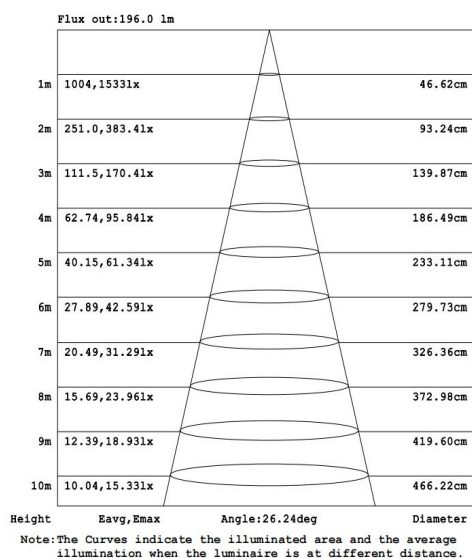

Features

- Warranty 5 years
- PC, Good light transmission
- Small size, light weight, buckle design, easy to install
- Die-cast aluminum, good heat dissipation, reduce light decay

Electrical Data

Nominal wattage (W)	7W
Nominal Voltage (V)	220-240 V
Mains Frequency (Hz)	50
Nominal Current (mA)	68
LED Driver Current (mA)	300
LED Driver Voltage (VDC)	21-24
LED Driver Efficiency (%)	...
Power Factor λ	0.5
Total harmonic distortion (%)	...
Operating mode	External LED driver

Photometrical data

Luminous flux $\pm 10\%$ (lm)	447 lm
Luminous efficacy	61 lm/w
Color temperature	6500K
Light color (designation)	Cold White
Color rendering index Ra	≥ 80
Standard deviation of color matching	≤ 5 SDCM
Luminous intensity/cd	1533
Flickering	Flicker free
Beam angle	26 °

IES

Dimensions & Weight

Diameter (mm)	85*85
Height (mm)	63
Product weight (g)	302

Material & Colors

Product color	Black Lamp cup / White Housing
Housing color	White
Body material	Aluminum
Cover material	PC
Mercury content	0.0 mg