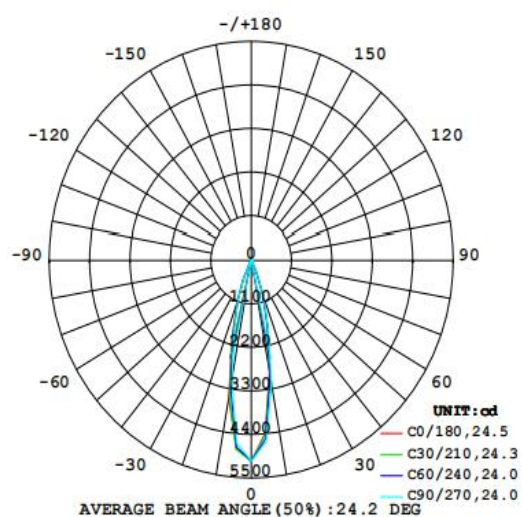

Features

- Warranty 5 years
 - PC, Good light transmission
 - Small size, light weight, buckle design, easy to install
 - Die-cast aluminum, good heat dissipation, reduce light decay
-

Electrical Data

Nominal wattage (W)	7W*2
Nominal Voltage (V)	220-240 V
Mains Frequency (Hz)	50
Nominal Current (mA)	120
LED Driver Current (mA)	300
LED Driver Voltage (VDC)	15-24
LED Driver Efficiency (%)	80%
Power Factor λ	0.5
Total harmonic distortion (%)	...
Operating mode	External LED driver

Photometrical data

Luminous flux ±10% (lm)	1183 lm
Luminous efficacy	82 lm/w
Color temperature	4000K
Light color (designation)	Natural White
Color rendering index Ra	≥80
Standard deviation of color matching	≤5 SDCM
Luminous intensity/cd	5073
Flickering	Flicker free
Beam angle	24 °

4000K

Dimensions & Weight

Diameter (mm)	170*85
Height (mm)	70
Product weight (g)/No driver included	479

Material & Colors

Product color	Black Lamp cup / White Housing
Housing color	White
Body material	Aluminum
Cover material	PC
Mercury content	0.0 mg