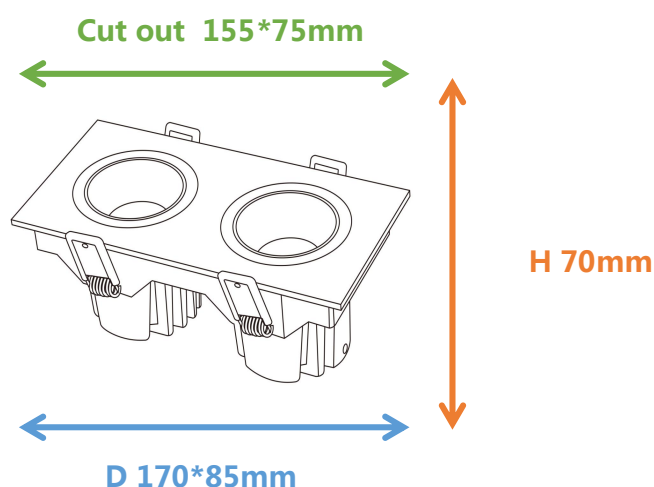

Photometrical data

Luminous flux ±10% (lm)	1183 lm
Luminous efficacy	82 lm/w
Color temperature	4000K
Light color (designation)	Natural White
Color rendering index Ra	≥80
Standard deviation of color matching	≤5 SDCM
Luminous intensity/cd	5073
Flickering	Flicker free
Beam angle	24 °

4000K

Dimensions & Weight

Diameter (mm)	170*85
Height (mm)	70
Product weight (g)/No driver included	479

Material & Colors

Product color	Black Lamp cup / White Housing
Housing color	White
Body material	Aluminum
Cover material	PC
Mercury content	0.0 mg

Application & Mounting

Ambient temperature range	-20°C~+45 °C
Temperature range at storage	-20°C~+60 °C
Type of connection	Screwless terminal
Type of protection	IP20
Dimmable	No
Mounting type	Recessed
Mounting location	Ceiling
Application environment	Indoor
Cut size (mm)	155*75 mm
LED module replaceable	Not replaceable
With light source	Yes