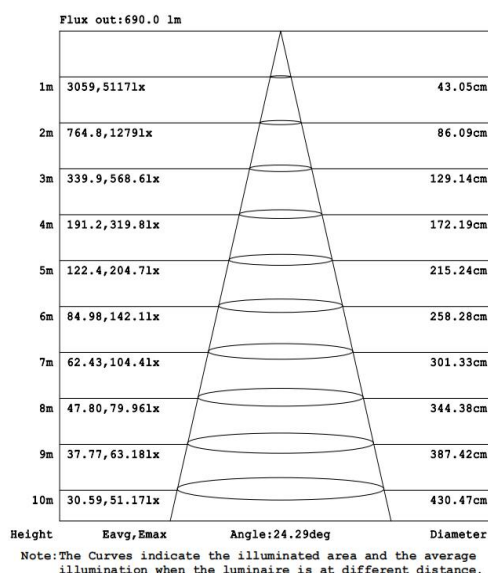

Features

- Warranty 5 years
 - PC, Good light transmission
 - Small size, light weight, buckle design, easy to install
 - Die-cast aluminum, good heat dissipation, reduce light decay
-

Electrical Data

Nominal wattage (W)	7W*2
Nominal Voltage (V)	220-240 V
Mains Frequency (Hz)	50
Nominal Current (mA)	120
LED Driver Current (mA)	300
LED Driver Voltage (VDC)	15-24
LED Driver Efficiency (%)	80%
Power Factor λ	0.5
Total harmonic distortion (%)	...
Operating mode	External LED driver

Photometrical data

Luminous flux ±10% (lm)	1183 lm
Luminous efficacy	82 lm/w
Color temperature	4000K
Light color (designation)	Natural White
Color rendering index Ra	≥80
Standard deviation of color matching	≤5 SDCM
Luminous intensity/cd	5073
Flickering	Flicker free
Beam angle	24 °

4000K

Dimensions & Weight

Diameter (mm)	170*85
Height (mm)	70
Product weight (g)/No driver included	479

Material & Colors

Product color	Black Lamp cup / White Housing
Housing color	White
Body material	Aluminum
Cover material	PC
Mercury content	0.0 mg