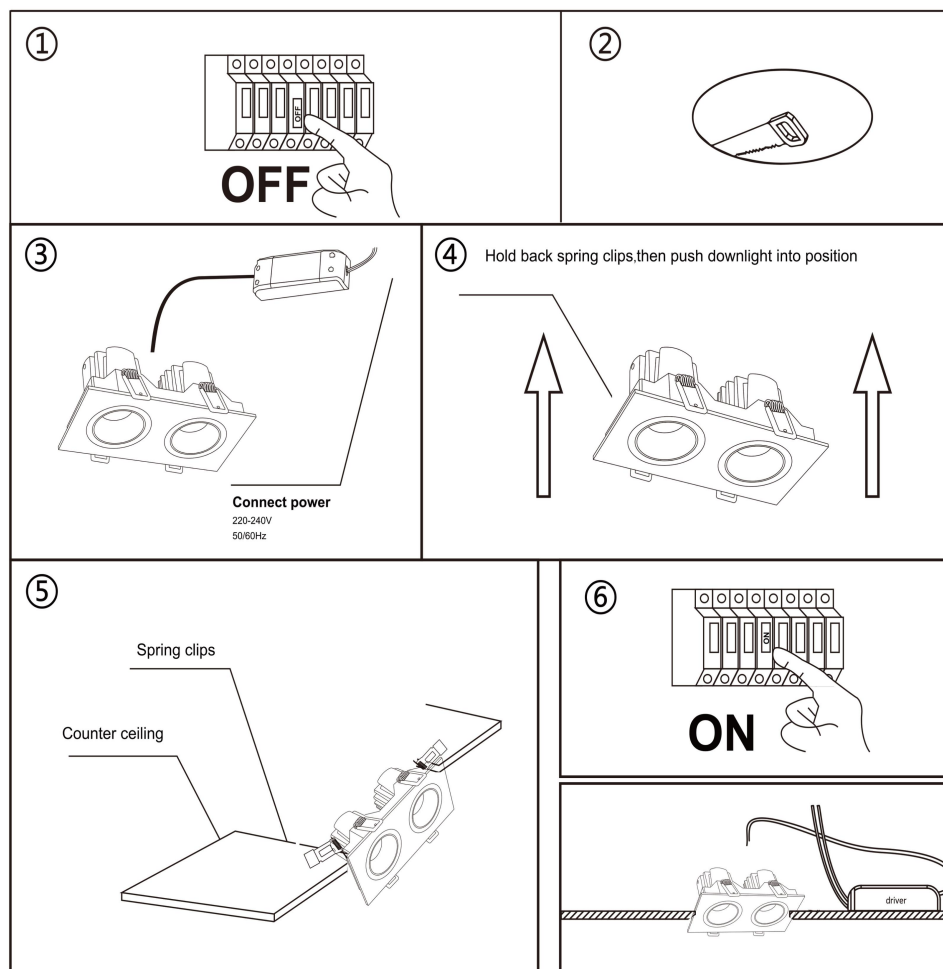

Certificates & Lifespan

Life (h)	50,000
Certificates	CB CE LVD EMC
Standards	ISO9001:2015

Logistical Data

Product code	Dimensions (L*W*H)	Pcs/ carton	G.W. kg	Volume CBM
HYD-342BS-7W*2	...	...	...	...

This is the estimated data. Subject to the actual shipment.

Installation Method

Disclaimer

Subject to change without notice. Errors and omission excepted. Always make sure to use the most recent release.