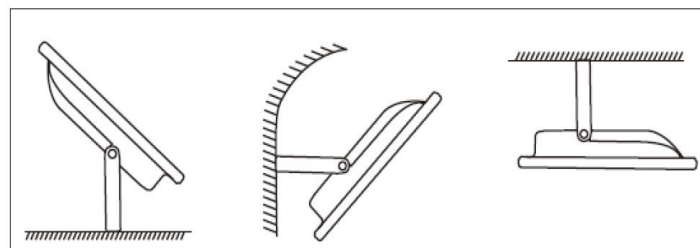

Install the LED flood lights in the ground, wall, and ceiling

Disclaimer

Subject to change without notice. Errors and omission excepted. Always make sure to use the most recent release.