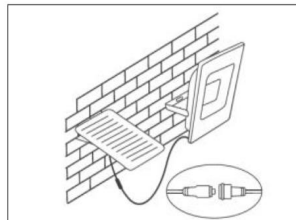

Application & Mounting

Ambient temperature range	-10-45 °C
Temperature range at storage	-25-60 °C
Type of connection	Screwless terminal
Type of protection	IP65
Dimmable	No
Mounting type	Put/Suspension
Mounting location	Underground/Wall/Ceiling
Application environment	Indoor/Outdoor
Cut size (mm)	No
LED module replaceable	Not replaceable
With light source	Yes

Certificates & Lifespan

Life (h)	50,000
Certificates	CB CE LVD EMC
Standards	ISO9001:2015

Logistical Data

Product code	Dimensions (L*W*H)	Pcs/ carton	G.W. kg	Volume CBM
HYD-409-100W

Installation Method

Fix the lamp and the solar panel with stainless steel screws.

Make sure to connect the plug firmly.

Install the LED flood lights in the ground, wall, and ceiling

Disclaimer

Subject to change without notice. Errors and omission excepted. Always make sure to use the most recent release.