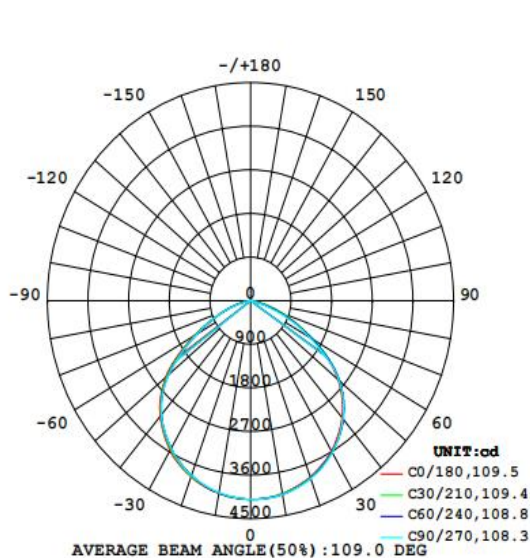

Features

- Warranty 5 years
- Highly transparent glass mask
- Easy and quick installation
- Thick aluminum lamp body, corrosion resistance, good heat dissipation, long service life

Electrical Data

Nominal wattage (W)	100W
Nominal Voltage (V)	220-240 V
Mains Frequency (Hz)	50/60 Hz
Nominal Current (mA)	427
Power Factor	0.9
Operating mode	DOB

Photometrical data

Luminous flux $\pm 10\%$ (lm)	10707 lm
Luminous efficacy	116 lm/w
Color temperature	6500K
Light color (designation)	Cold White
Color rendering index Ra	≥ 80
Standard deviation of color matching	≤ 5 SDCM
Luminous intensity/cd	4102
Flickering	Flicker free
Beam angle	109 °

6500K

Dimensions & Weight

Diameter (mm)	350*280
Height (mm)	26
Product weight (g)	1991

Material & Colors

Product color	Black housing / White Frame
Housing color	Black
Body material	Aluminum
Cover material	Glass
Mercury content	0.0 mg