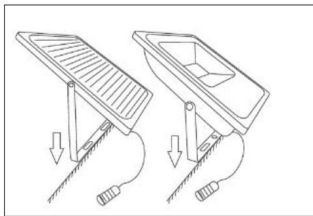

Logistical Data

Product code	Dimensions (L*W*H)	Pcs/ carton	G.W. kg	Volume CBM
HYD-409-100W	...	...	...	...

Installation Method

Fix the lamp and the solar panel with stainless steel screws.