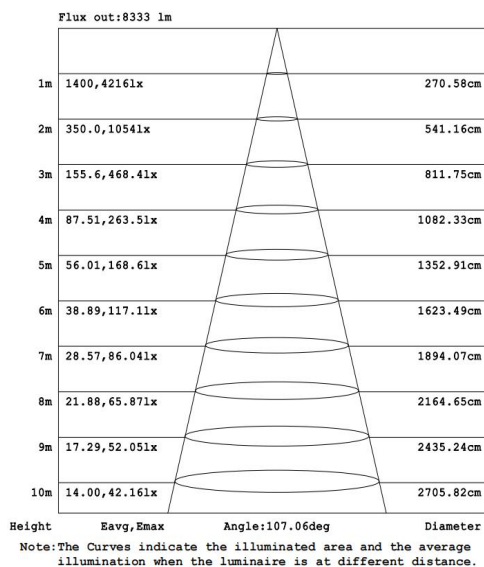

Features

- Warranty 5 years
- Highly transparent glass mask
- Easy and quick installation
- Thick aluminum lamp body, corrosion resistance, good heat dissipation, long service life

Electrical Data

Nominal wattage (W)	100W
Nominal Voltage (V)	220-240 V
Mains Frequency (Hz)	50/60 Hz
Nominal Current (mA)	427
Power Factor	0.9
Operating mode	DOB

Photometrical data

Luminous flux $\pm 10\%$ (lm)	10707 lm
Luminous efficacy	116 lm/w
Color temperature	6500K
Light color (designation)	Cold White
Color rendering index Ra	≥ 80
Standard deviation of color matching	≤ 5 SDCM
Luminous intensity/cd	4102
Flickering	Flicker free
Beam angle	109 °

6500K

Dimensions & Weight

Diameter (mm)	350*280
Height (mm)	26
Product weight (g)	1991

Material & Colors

Product color	Black housing / White Frame
Housing color	Black
Body material	Aluminum
Cover material	Glass
Mercury content	0.0 mg