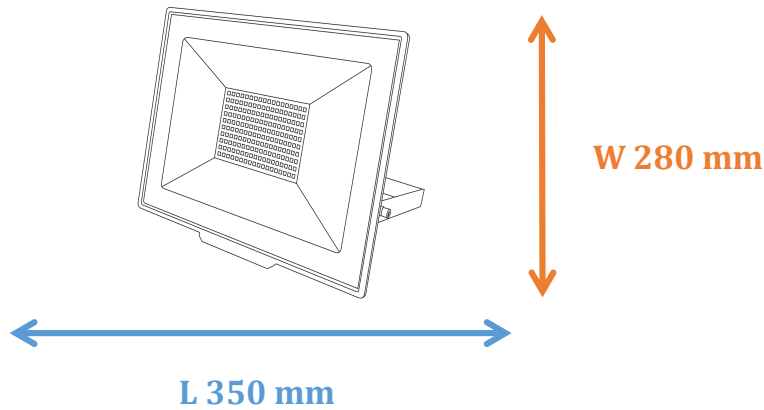

Photometrical data

Luminous flux $\pm 10\%$ (lm)	10707 lm
Luminous efficacy	116 lm/w
Color temperature	6500K
Light color (designation)	Cold White
Color rendering index Ra	≥ 80
Standard deviation of color matching	≤ 5 SDCM
Luminous intensity/cd	4102
Flickering	Flicker free
Beam angle	109 °

6500K

Dimensions & Weight

Diameter (mm)	350*280
Height (mm)	26
Product weight (g)	1991

Material & Colors

Product color	Black housing / White Frame
Housing color	Black
Body material	Aluminum
Cover material	Glass
Mercury content	0.0 mg

Application & Mounting

Ambient temperature range	-10-45 °C
Temperature range at storage	-25-60 °C
Type of connection	Screwless terminal
Type of protection	IP65
Dimmable	No
Mounting type	Put/Suspension
Mounting location	Underground/Wall/Ceiling
Application environment	Indoor/Outdoor
Cut size (mm)	No
LED module replaceable	Not replaceable
With light source	Yes