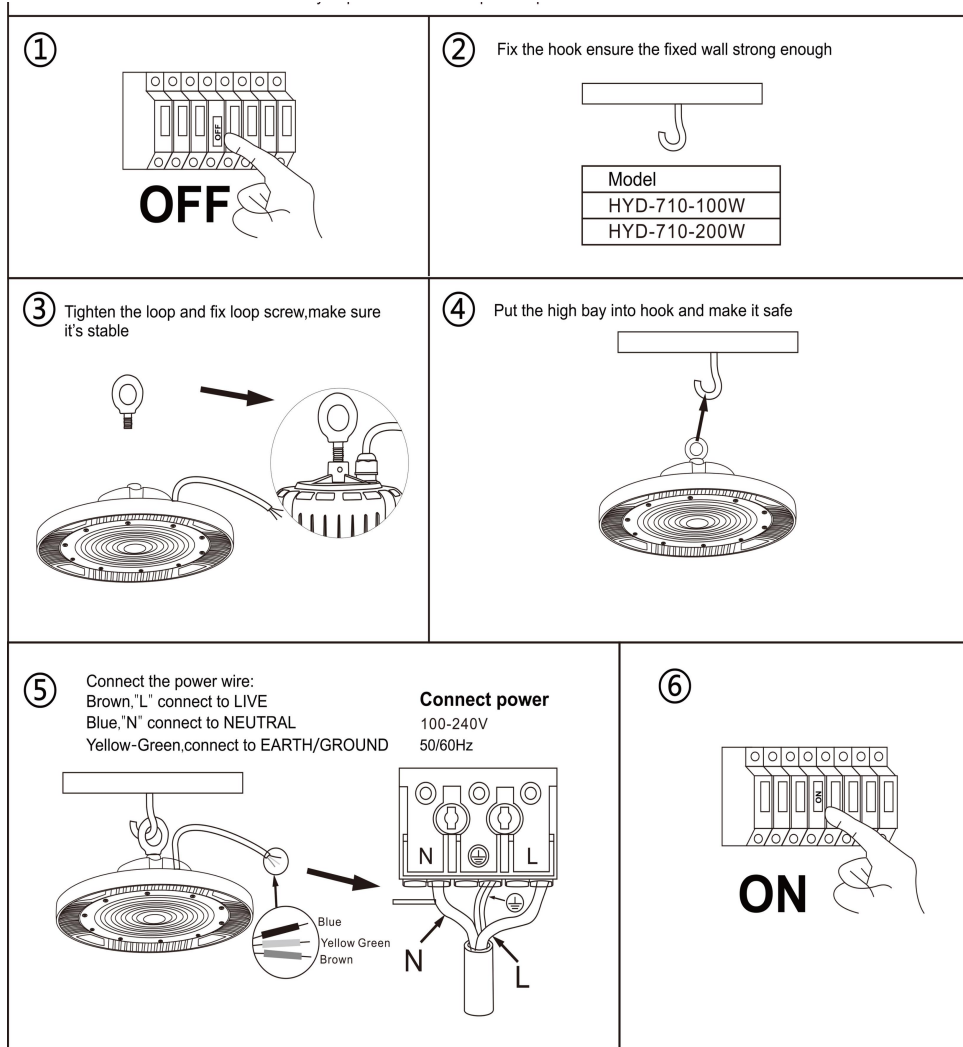

Logistical Data

Product code	Dimensions (L*W*H)	Pcs/ carton	G.W. kg	Volume CBM
HYD-710-100W	29×29×13.5 cm	1	...	0.01135 m³

Installation Method

Disclaimer

Subject to change without notice. Errors and omission excepted. Always make sure to use the most recent release.