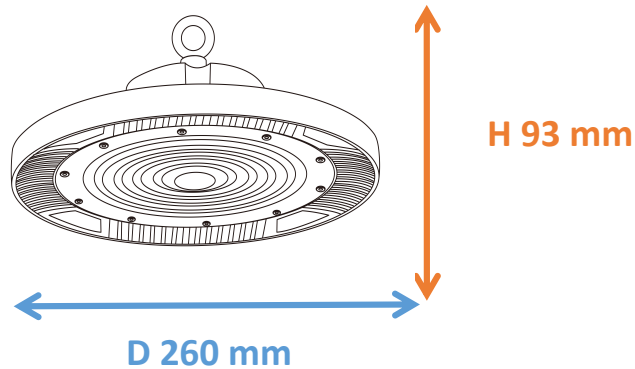

Photometrical data

Luminous flux $\pm 10\%$ (lm)	12948 lm
Luminous efficacy	133 lm/w
Color temperature	6500K
Light color (designation)	Cold White
Color rendering index Ra	≥ 80
Standard deviation of color matching	≤ 5 SDCM
Luminous intensity/cd	6445
Flickering	Flicker free
Beam angle	99 °

6500K

Dimensions & Weight

Diameter (mm)	260
Height (mm)	93
Product weight (g)	2150

Material & Colors

Product color	Black heat sink / White lens
Housing color	Black
Body material	Aluminum
Cover material	PC
Mercury content	0.0 mg

Application & Mounting

Ambient temperature range	-40°C - +90 °C
Temperature range at storage	-40°C - +80 °C
Type of connection	Screwless terminal
Type of protection	IP65
Dimmable	No
Mounting type	Surface mounted
Mounting location	Ceiling
Application environment	Indoor/Outdoor
Cut size (mm)	No
LED module replaceable	Not replaceable
With light source	Yes