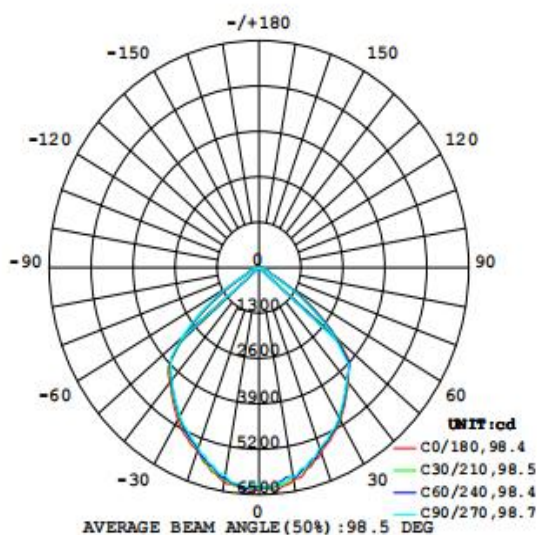

Photometrical data

Luminous flux $\pm 10\%$ (lm)	12948 lm
Luminous efficacy	133 lm/w
Color temperature	6500K
Light color (designation)	Cold White
Color rendering index Ra	≥ 80
Standard deviation of color matching	≤ 5 SDCM
Luminous intensity/cd	6445
Flickering	Flicker free
Beam angle	99 °

6500K

Dimensions & Weight

Diameter (mm)	260
Height (mm)	93
Product weight (g)	2150

Material & Colors

Product color	Black heat sink / White lens
Housing color	Black
Body material	Aluminum
Cover material	PC
Mercury content	0.0 mg