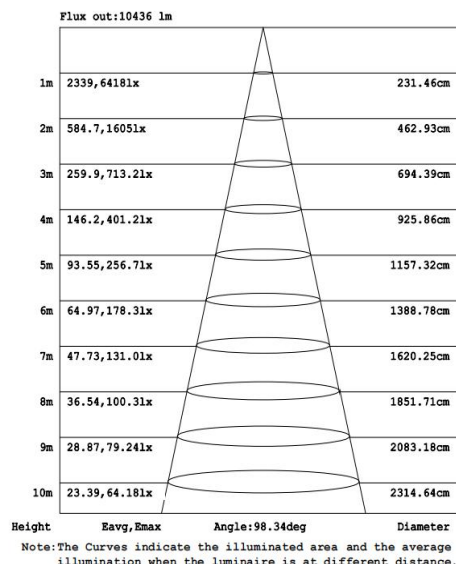

Features

- Clear PC Lenses
- Warranty 5 years
- Easy and quick installation
- Die-cast aluminum body for better heat dissipation, anti-corrosion, and easy maintain

Electrical Data

Nominal wattage (W)	100W
Nominal Voltage (V)	220-240V
Mains Frequency (Hz)	50
Nominal Current (mA)	450
LED Driver Current (mA)	410
LED Driver Voltage (Vdc)	180-260
LED Driver Efficiency (%)	97%
Power Factor λ	0.9
Total harmonic distortion (%)	20%
Operating mode	Built in LED driver

Photometrical data

Luminous flux $\pm 10\%$ (lm)	12948 lm
Luminous efficacy	133 lm/w
Color temperature	6500K
Light color (designation)	Cold White
Color rendering index Ra	≥ 80
Standard deviation of color matching	≤ 5 SDCM
Luminous intensity/cd	6445
Flickering	Flicker free
Beam angle	99 °

6500K

Dimensions & Weight

Diameter (mm)	260
Height (mm)	93
Product weight (g)	2150

Material & Colors

Product color	Black heat sink / White lens
Housing color	Black
Body material	Aluminum
Cover material	PC
Mercury content	0.0 mg

Certificates & Lifespan

Life (h)	50,000
Certificates	CB CE LVD EMC
Standards	ISO9001:2015

Logistical Data

Product code	Dimensions (L*W*H)	Pcs/ carton	G.W. kg	Volume CBM
HYD-710-100W	29×29×13.5 cm	1	...	0.01135 m ³