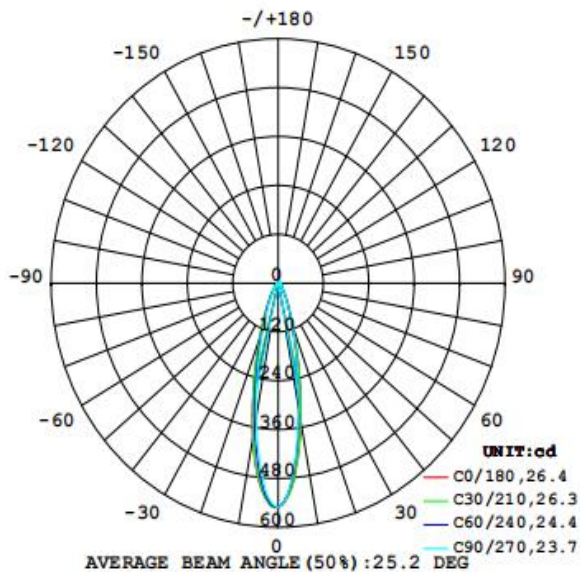

Electrical Data

Nominal wattage (W)	3.6W
Nominal Voltage (V)	220-240V
Mains Frequency (Hz)	50
Nominal Current (mA)	282
Power Factor λ	0.5
Operating mode	Built in

Photometrical data

Luminous flux $\pm 10\%$ (lm)	164 lm
Luminous efficacy	64 lm/w
Color temperature	3000K
Light color (designation)	Warm White
Color rendering index Ra	≥ 90
Standard deviation of color matching	≤ 5 SDCM
Luminous intensity/cd	551
Flickering	Flicker free
Beam angle	25 °

Dimensions & Weight

Diameter (mm)	52
Height (mm)	70
Product weight (g)	...

Material & Colors

Product color	Black
Housing color	Black
Body material	Aluminum
Cover material	Class
Mercury content	0.0 mg

Application & Mounting