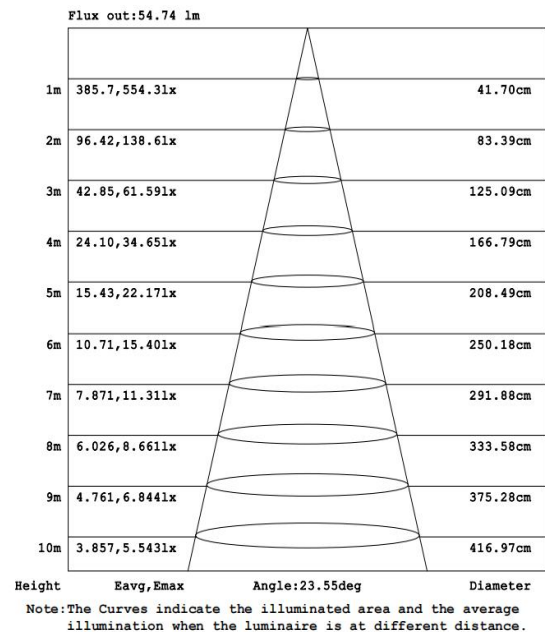

Electrical Data

Nominal wattage (W)	3.6W
Nominal Voltage (V)	220-240V
Mains Frequency (Hz)	50
Nominal Current (mA)	282
Power Factor λ	0.5
Operating mode	Built in

Photometrical data

Luminous flux $\pm 10\%$ (lm)	164 lm
Luminous efficacy	64 lm/w
Color temperature	3000K
Light color (designation)	Warm White
Color rendering index Ra	≥ 90
Standard deviation of color matching	≤ 5 SDCM
Luminous intensity/cd	551
Flickering	Flicker free
Beam angle	25 °

Dimensions & Weight

Diameter (mm)	52
Height (mm)	70
Product weight (g)	...

Material & Colors

Product color	Black
Housing color	Black
Body material	Aluminum
Cover material	Class
Mercury content	0.0 mg

Application & Mounting