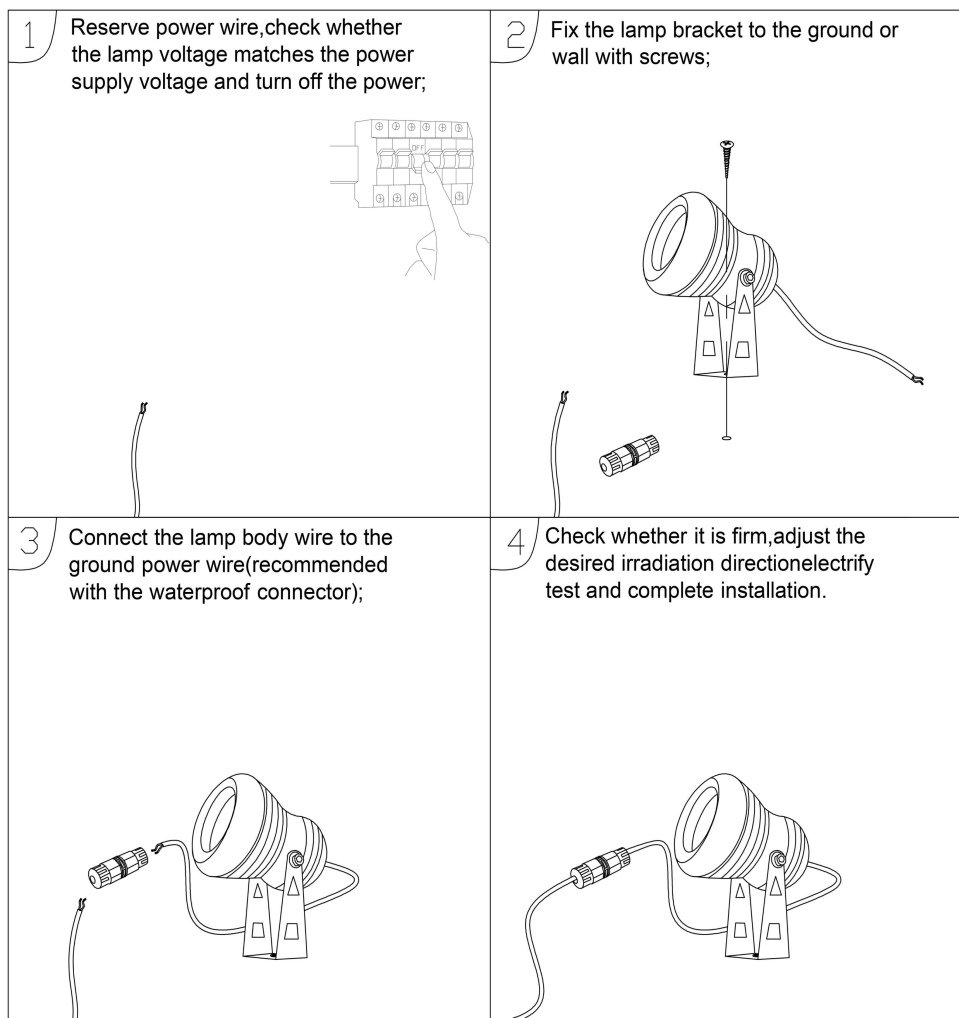

Certificates & Lifespan

Life (h)	50,000
Certificates	CB LVD EMC RoHS
Standards	ISO9001:2015

Logistical Data

Product code	Dimensions (L*W*H)	Pcs/ carton	G.W. kg	Volume CBM
HYD-L01-E-3.6W	43*20*34 cm	20	...	0.02924

Installation Method

Disclaimer

Subject to change without notice. Errors and omission excepted. Always make sure to use the most recent release