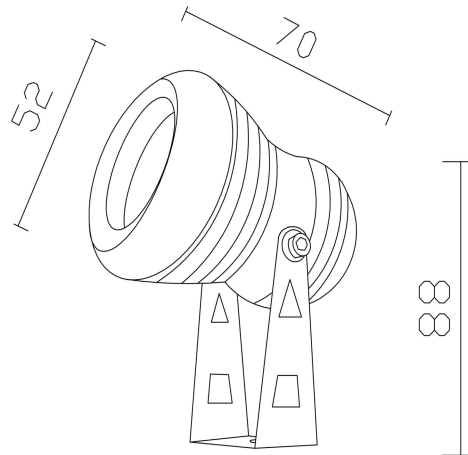

Electrical Data

Nominal wattage (W)	3.6W
Nominal Voltage (V)	220-240V
Mains Frequency (Hz)	50
Nominal Current (mA)	282
Power Factor λ	0.5
Operating mode	Built in

Photometrical data

Luminous flux $\pm 10\%$ (lm)	164 lm
Luminous efficacy	64 lm/w
Color temperature	3000K
Light color (designation)	Warm White
Color rendering index Ra	≥ 90
Standard deviation of color matching	≤ 5 SDCM
Luminous intensity/cd	551
Flickering	Flicker free
Beam angle	25 °

Dimensions & Weight

Diameter (mm)	52
Height (mm)	70
Product weight (g)	...

Material & Colors

Product color	Black
Housing color	Black
Body material	Aluminum
Cover material	Class
Mercury content	0.0 mg

Application & Mounting

Ambient temperature range	-10°C~+40 °C
Temperature range at storage	-10°C~+40 °C
Type of connection	Screw terminal
Type of protection	IP65
Dimmable	No
Mounting type	Surface mounted
Mounting location	Ground/Lawn
Application environment	Indoor/Outdoor
Cut size (mm)	No
LED module replaceable	Not replaceable
With light source	Yes