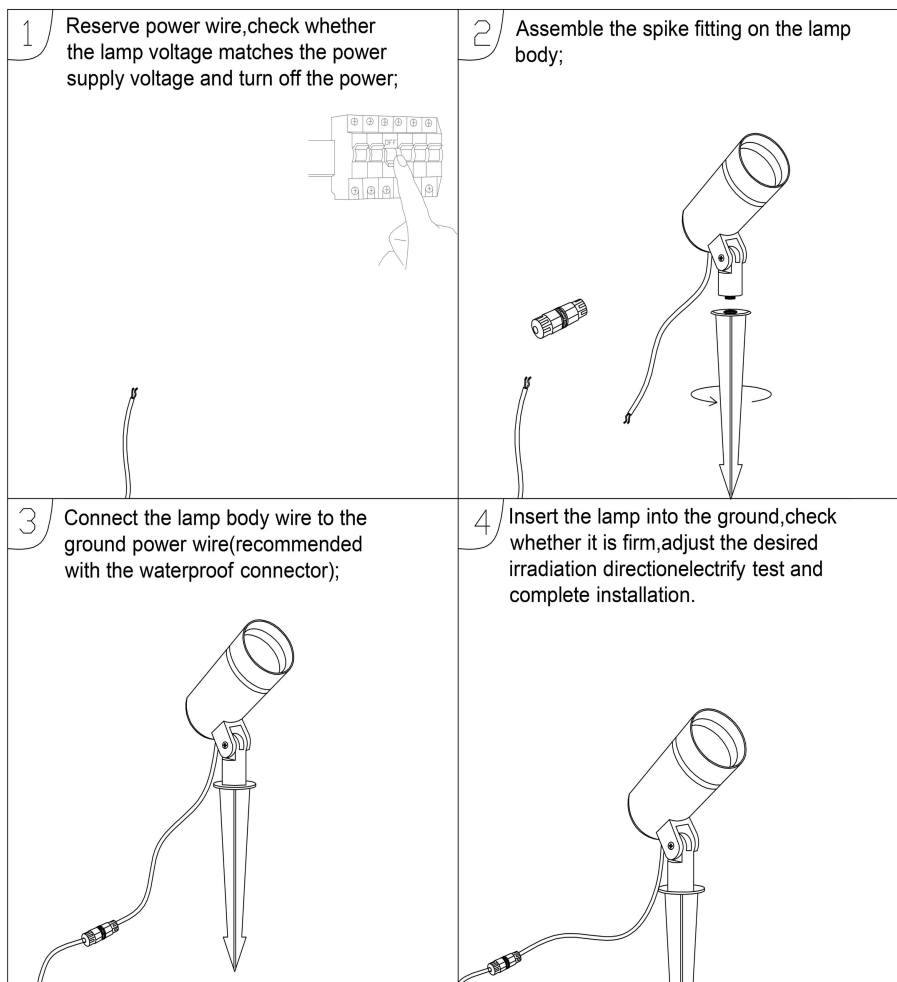

Certificates & Lifespan

Life (h)	30,000
Certificates	CB LVD EMC RoHS
Standards	ISO9001:2015

Logistical Data

Product code	Dimensions (L*W*H)	Pcs/ carton	G.W. kg	Volume CBM
HYD-L01-G-20W	54*28*29 cm	10	...	0.04384

Installation Method

Disclaimer

Subject to change without notice. Errors and omission excepted. Always make sure to use the most recent release