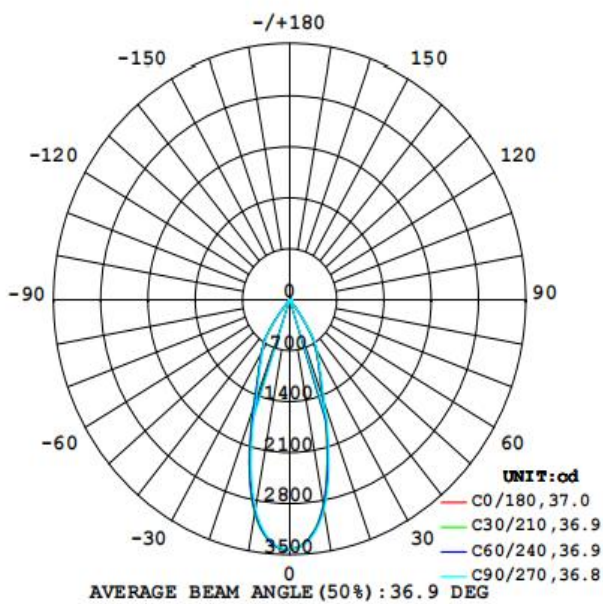

Electrical Data

Nominal wattage (W)	20W
Nominal Voltage (V)	220-240V
Mains Frequency (Hz)	50
Nominal Current (mA)	97
Power Factor λ	0.6
Total harmonic distortion (%)	...
Operating mode	Built in

Photometrical data

Luminous flux $\pm 10\%$ (lm)	1776 lm
Luminous efficacy	86 lm/w
Color temperature	3000K
Light color (designation)	Warm White
Color rendering index Ra	≥ 80
Standard deviation of color matching	≤ 5 SDCM
Luminous intensity/cd	3438
Flickering	Flicker free
Beam angle	37 °

Dimensions & Weight

Diameter (mm)/A&B	90*125
Height (mm)/C	410
Product weight (g)	...

Material & Colors

Product color	Black
Housing color	Black
Body material	Aluminum
Cover material	Glass
Mercury content	0.0 mg