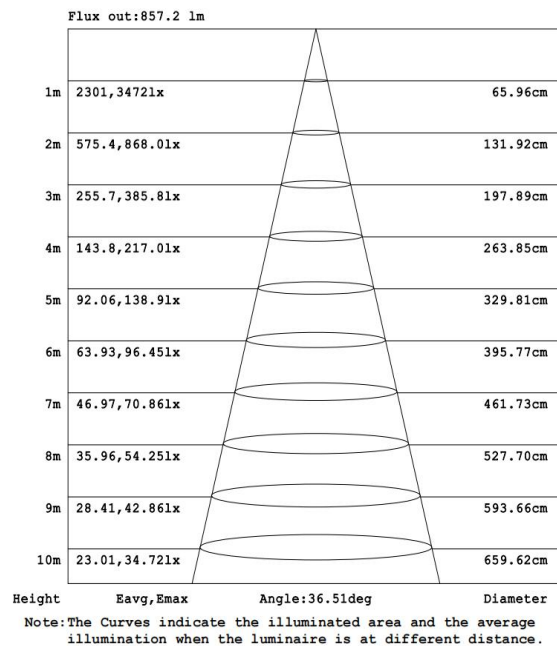

Electrical Data

Nominal wattage (W)	20W
Nominal Voltage (V)	220-240V
Mains Frequency (Hz)	50
Nominal Current (mA)	97
Power Factor λ	0.6
Total harmonic distortion (%)	...
Operating mode	Built in

Photometrical data

Luminous flux $\pm 10\%$ (lm)	1776 lm
Luminous efficacy	86 lm/w
Color temperature	3000K
Light color (designation)	Warm White
Color rendering index Ra	≥ 80
Standard deviation of color matching	≤ 5 SDCM
Luminous intensity/cd	3438
Flickering	Flicker free
Beam angle	37 °

Dimensions & Weight

Diameter (mm)/A&B	90*125
Height (mm)/C	410
Product weight (g)	...

Material & Colors

Product color	Black
Housing color	Black
Body material	Aluminum
Cover material	Glass
Mercury content	0.0 mg