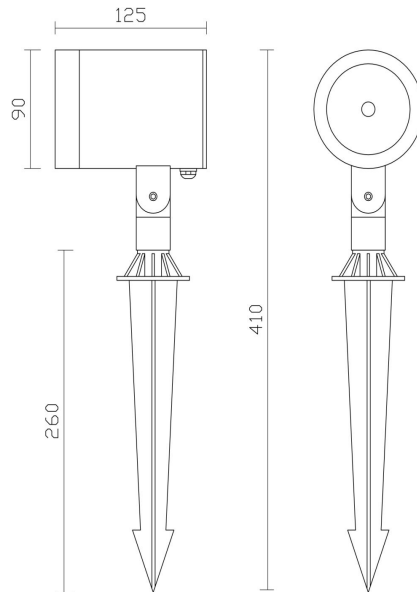

Electrical Data

Nominal wattage (W)	20W
Nominal Voltage (V)	220-240V
Mains Frequency (Hz)	50
Nominal Current (mA)	97
Power Factor λ	0.6
Total harmonic distortion (%)	...
Operating mode	Built in

Photometrical data

Luminous flux $\pm 10\%$ (lm)	1776 lm
Luminous efficacy	86 lm/w
Color temperature	3000K
Light color (designation)	Warm White
Color rendering index Ra	≥ 80
Standard deviation of color matching	≤ 5 SDCM
Luminous intensity/cd	3438
Flickering	Flicker free
Beam angle	37 °

Dimensions & Weight

Diameter (mm)/A&B	90*125
Height (mm)/C	410
Product weight (g)	...

Material & Colors

Product color	Black
Housing color	Black
Body material	Aluminum
Cover material	Glass
Mercury content	0.0 mg

Application & Mounting

Ambient temperature range	-10°C~+40 °C
Temperature range at storage	-10°C~+40 °C
Type of connection	Screw terminal
Type of protection	IP65
Dimmable	No
Mounting type	Recessed
Mounting location	underground
Application environment	Outdoor
Cut size (mm)	No
LED module replaceable	Not replaceable
With light source	Yes