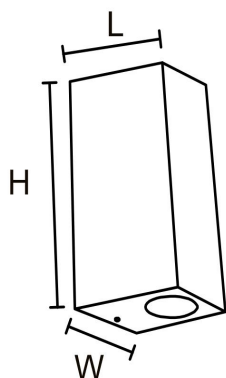

### Photometrical data

Luminous flux ±10% (lm)	1005 lm
Luminous efficacy	101 lm/w
Color temperature	3000 K
Light color (designation)	Warm White
Color rendering index Ra	≥80
Standard deviation of color matching	≤5 SDCM
Luminous intensity/cd	4072
Flickering	Flicker free
Beam angle	256°

## Dimensions & Weight

Diameter (mm)	68*92
Height (mm)	151
Product weight (g)	490