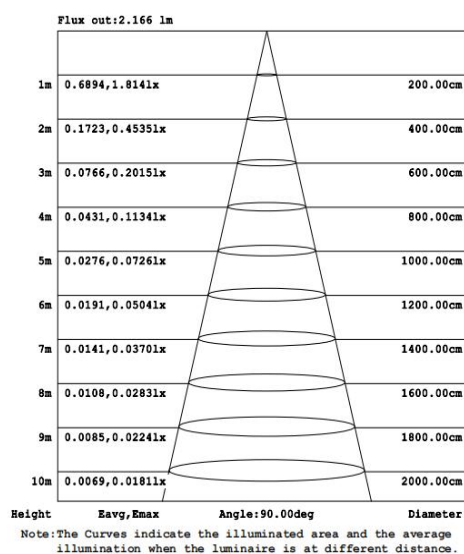

### Electrical Data

Nominal wattage (W)	5 W*2
Nominal Voltage (V)	220-240 V
Mains Frequency (Hz)	50/60 Hz
Nominal Current (mA)	77
LED Driver Current (mA)	250
LED Driver Voltage (VDC)	28-42V
LED Driver Efficiency (%)	83%
Power Factor λ	0.55
Total harmonic distortion (%)	...
Operating mode	Built in LED driver

### Photometrical data

Luminous flux ±10% (lm)	1005 lm
Luminous efficacy	101 lm/w
Color temperature	3000 K
Light color (designation)	Warm White
Color rendering index Ra	≥80
Standard deviation of color matching	≤5 SDCM
Luminous intensity/cd	4072
Flickering	Flicker free
Beam angle	256°

## Dimensions & Weight

Diameter (mm)	68*92
Height (mm)	151
Product weight (g)	490