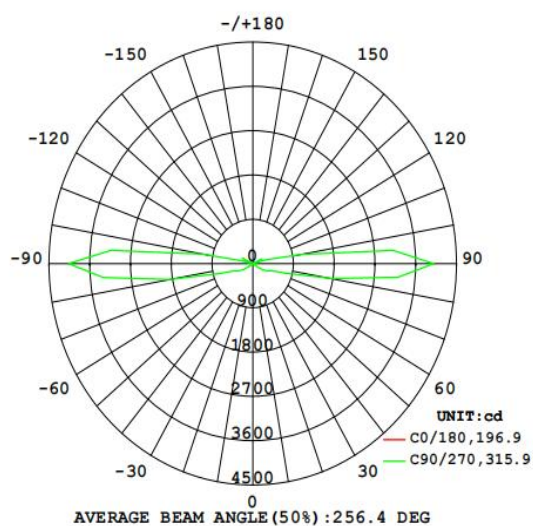

### Photometrical data

Luminous flux ±10% (lm)	1005 lm
Luminous efficacy	101 lm/w
Color temperature	3000 K
Light color (designation)	Warm White
Color rendering index Ra	≥80
Standard deviation of color matching	≤5 SDCM
Luminous intensity/cd	4072
Flickering	Flicker free
Beam angle	256°

## Dimensions & Weight

Diameter (mm)	68*92
Height (mm)	151
Product weight (g)	490