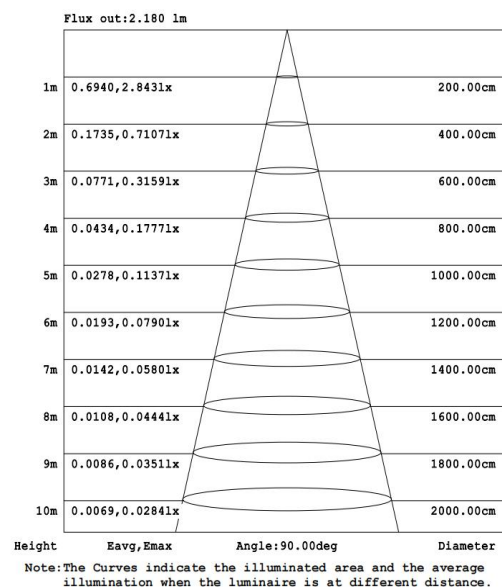

Features

- Warranty 5 years
- Glass, Good light transmission
- High light transmission mask to ensure uniform light, reduce the dark area of the lighting environment

Electrical Data

| | |
|-------------------------------|---------------------|
| Nominal wattage (W) | 10WX2 |
| Nominal Voltage (V) | 220-240 V |
| Mains Frequency (Hz) | 50/60 Hz |
| Nominal Current (mA) | 95 |
| LED Driver Current (mA) | 500 |
| LED Driver Voltage (VDC) | 28-43 |
| LED Driver Efficiency (%) | 86% |
| Power Factor λ | 0.95 |
| Total harmonic distortion (%) | ... |
| Operating mode | Built in LED driver |

Photometrical data

| | |
|--------------------------------------|---------------|
| Luminous flux $\pm 10\%$ (lm) | 1751 lm |
| Luminous efficacy | 87 lm/w |
| Color temperature | 3000K |
| Light color (designation) | Warm White |
| Color rendering index Ra | ≥ 80 |
| Standard deviation of color matching | ≤ 5 SDCM |
| Luminous intensity/cd | 12948 |
| Flickering | Flicker free |
| Beam angle | 335 ° |

3000K

Dimensions & Weight

| | |
|--------------------|--------|
| A&B Size (mm) | 90*135 |
| Height (mm) | 200 |
| Product weight (g) | ... |

Material & Colors

| | |
|-----------------|-----------------------------|
| Product color | Clear glass / Black Housing |
| Housing color | Black |
| Body material | Aluminum |
| Cover material | Glass |
| Mercury content | 0.0 mg |