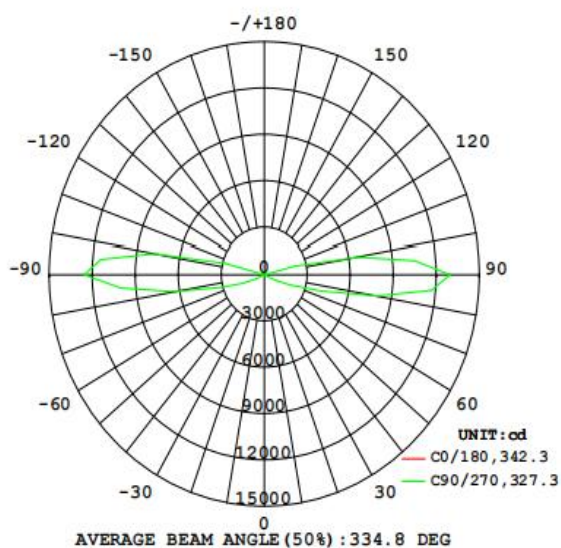

Features

- Warranty 5 years
- Glass, Good light transmission
- High light transmission mask to ensure uniform light, reduce the dark area of the lighting environment

Electrical Data

| | |
|-------------------------------|---------------------|
| Nominal wattage (W) | 10WX2 |
| Nominal Voltage (V) | 220-240 V |
| Mains Frequency (Hz) | 50/60 Hz |
| Nominal Current (mA) | 95 |
| LED Driver Current (mA) | 500 |
| LED Driver Voltage (VDC) | 28-43 |
| LED Driver Efficiency (%) | 86% |
| Power Factor λ | 0.95 |
| Total harmonic distortion (%) | ... |
| Operating mode | Built in LED driver |

Photometrical data

| | |
|--------------------------------------|---------------|
| Luminous flux $\pm 10\%$ (lm) | 1751 lm |
| Luminous efficacy | 87 lm/w |
| Color temperature | 3000K |
| Light color (designation) | Warm White |
| Color rendering index Ra | ≥ 80 |
| Standard deviation of color matching | ≤ 5 SDCM |
| Luminous intensity/cd | 12948 |
| Flickering | Flicker free |
| Beam angle | 335 ° |