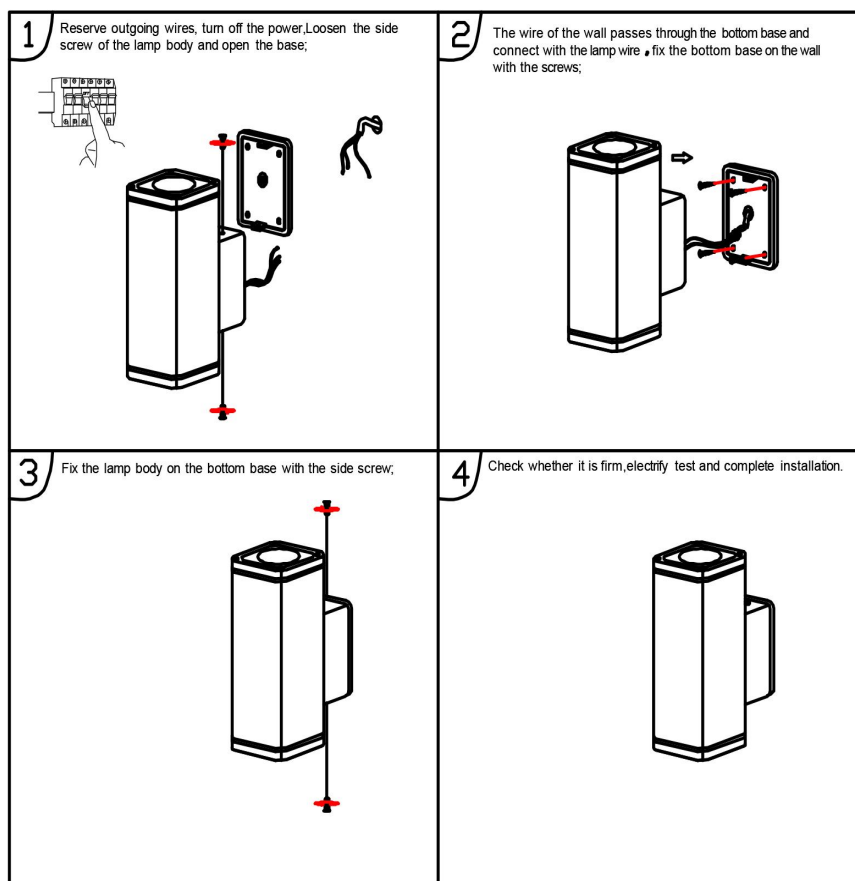

Certificates & Lifespan

Life (h)	50,000
Certificates	CB CE LVD EMC
Standards	ISO9001:2015

Logistical Data

Product code	Dimensions (L*W*H)	Pcs/ carton	G.W. kg	Volume CBM
HYD-W08AS-10WX2	50.5*34*23.5 cm	10	...	0.04035

Installation Method

Disclaimer

Subject to change without notice. Errors and omission excepted. Always make sure to use the most recent release