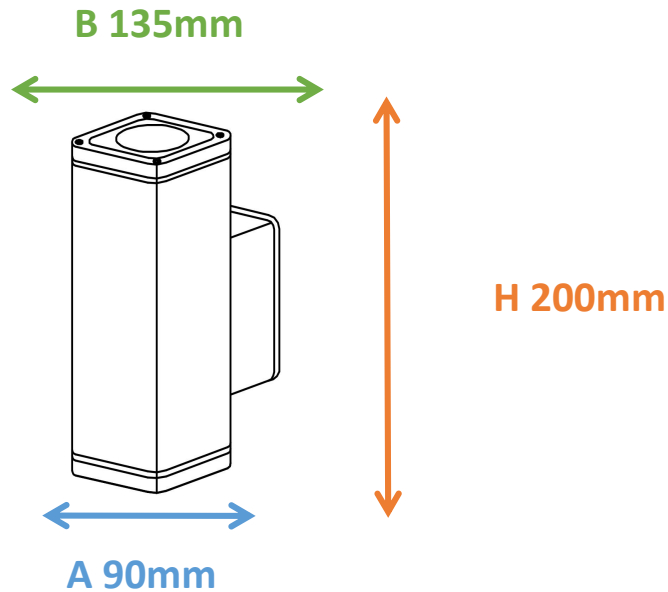

Features

- Warranty 5 years
- Glass, Good light transmission
- High light transmission mask to ensure uniform light, reduce the dark area of the lighting environment

Electrical Data

| | |
|-------------------------------|---------------------|
| Nominal wattage (W) | 10WX2 |
| Nominal Voltage (V) | 220-240 V |
| Mains Frequency (Hz) | 50/60 Hz |
| Nominal Current (mA) | 95 |
| LED Driver Current (mA) | 500 |
| LED Driver Voltage (VDC) | 28-43 |
| LED Driver Efficiency (%) | 86% |
| Power Factor λ | 0.95 |
| Total harmonic distortion (%) | ... |
| Operating mode | Built in LED driver |

Photometrical data

| | |
|--------------------------------------|---------------|
| Luminous flux $\pm 10\%$ (lm) | 1751 lm |
| Luminous efficacy | 87 lm/w |
| Color temperature | 3000K |
| Light color (designation) | Warm White |
| Color rendering index Ra | ≥ 80 |
| Standard deviation of color matching | ≤ 5 SDCM |
| Luminous intensity/cd | 12948 |
| Flickering | Flicker free |
| Beam angle | 335 ° |

3000K

Dimensions & Weight

| | |
|--------------------|--------|
| A&B Size (mm) | 90*135 |
| Height (mm) | 200 |
| Product weight (g) | ... |

Material & Colors

| | |
|-----------------|-----------------------------|
| Product color | Clear glass / Black Housing |
| Housing color | Black |
| Body material | Aluminum |
| Cover material | Glass |
| Mercury content | 0.0 mg |

Application & Mounting

| | |
|------------------------------|-----------------|
| Ambient temperature range | -10°C~+40 °C |
| Temperature range at storage | -10°C~+40 °C |
| Type of connection | Screw terminal |
| Type of protection | IP65 |
| Dimmable | No |
| Mounting type | Surface mounted |
| Mounting location | Wall |
| Application environment | Indoor/Outdoor |
| Cut size (mm) | No |
| LED module replaceable | Not replaceable |
| With light source | Yes |