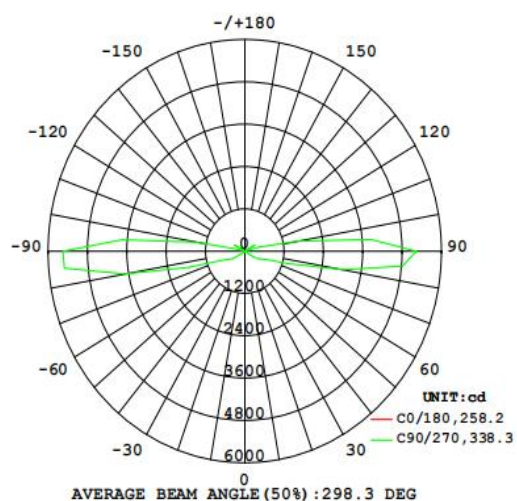

Features

- Warranty 5 years
- Glass, Good light transmission
- High light transmission mask to ensure uniform light, reduce the dark area of the lighting environment

Electrical Data

Nominal wattage (W)	5 W*2
Nominal Voltage (V)	220-240 V
Mains Frequency (Hz)	50/60 Hz
Nominal Current (mA)	78
LED Driver Current (mA)	250
LED Driver Voltage (VDC)	28-42V
LED Driver Efficiency (%)	83%
Power Factor λ	0.55
Total harmonic distortion (%)	...
Operating mode	Built in LED driver

Photometrical data

Luminous flux $\pm 10\%$ (lm)	1089 lm
Luminous efficacy	109 lm/w
Color temperature	3000 K
Light color (designation)	Warm White
Color rendering index Ra	≥ 80
Standard deviation of color matching	≤ 5 SDCM
Luminous intensity/cd	5547
Flickering	Flicker free
Beam angle	298°

IES

Dimensions & Weight

Diameter (mm)	65
Height (mm)	200
Product weight (g)	626

Material & Colors

Product color	Clear glass / Black Housing
Housing color	Black
Body material	Aluminum
Cover material	Glass
Mercury content	0.0 mg