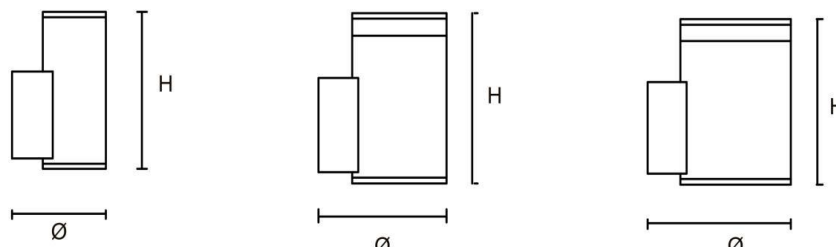

Photometrical data

Luminous flux $\pm 10\%$ (lm)	1089 lm
Luminous efficacy	109 lm/w
Color temperature	3000 K
Light color (designation)	Warm White
Color rendering index Ra	≥ 80
Standard deviation of color matching	≤ 5 SDCM
Luminous intensity/cd	5547
Flickering	Flicker free
Beam angle	298°

IES

Dimensions & Weight

Diameter (mm)	65
Height (mm)	200
Product weight (g)	626

Material & Colors

Product color	Clear glass / Black Housing
Housing color	Black
Body material	Aluminum
Cover material	Glass
Mercury content	0.0 mg