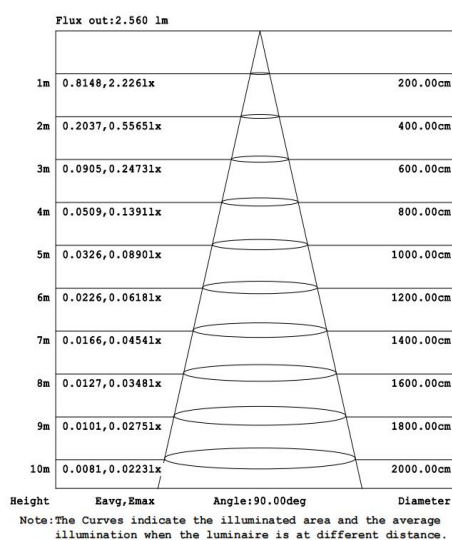

Features

- Warranty 5 years
- Glass, Good light transmission
- High light transmission mask to ensure uniform light, reduce the dark area of the lighting environment

Electrical Data

Nominal wattage (W)	5 W*2
Nominal Voltage (V)	220-240 V
Mains Frequency (Hz)	50/60 Hz
Nominal Current (mA)	78
LED Driver Current (mA)	250
LED Driver Voltage (VDC)	28-42V
LED Driver Efficiency (%)	83%
Power Factor λ	0.55
Total harmonic distortion (%)	...
Operating mode	Built in LED driver

Photometrical data

Luminous flux $\pm 10\%$ (lm)	1089 lm
Luminous efficacy	109 lm/w
Color temperature	3000 K
Light color (designation)	Warm White
Color rendering index Ra	≥ 80
Standard deviation of color matching	≤ 5 SDCM
Luminous intensity/cd	5547
Flickering	Flicker free
Beam angle	298°

IES

Dimensions & Weight

Diameter (mm)	65
Height (mm)	200
Product weight (g)	626

Material & Colors

Product color	Clear glass / Black Housing
Housing color	Black
Body material	Aluminum
Cover material	Glass
Mercury content	0.0 mg