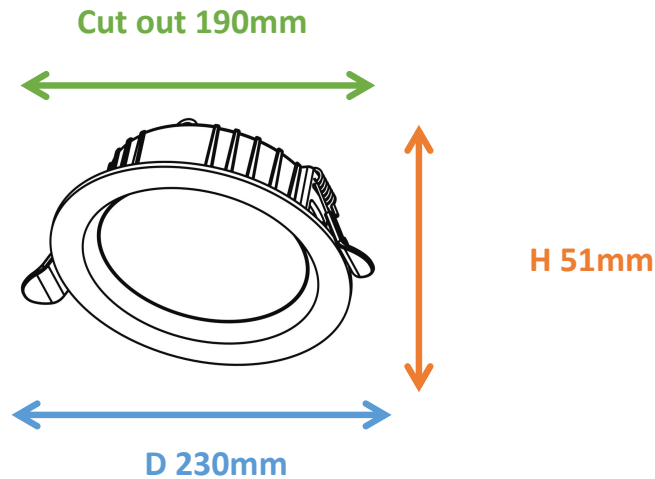

Photometrical data

Luminous flux $\pm 10\%$ (lm)	3549 lm
Luminous efficacy	120 lm/w
Color temperature	6500K
Light color (designation)	Cold White
Color rendering index Ra	≥ 80
Standard deviation of color matching	≤ 5 SDCM
Luminous intensity/cd	1338
Flickering	Flicker free
Beam angle	107 °

Dimensions & Weight

Diameter (mm)	230
Height (mm)	51
Product weight (g)	425

Material & Colors

Product color	All White
Housing color	White
Body material	Aluminum
Cover material	PC
Mercury content	0.0 mg

Application & Mounting

Ambient temperature range	-20°C~+45 °C
Temperature range at storage	-25°C~+60 °C
Type of connection	Screwless terminal
Type of protection	IP20
Dimmable	No
Mounting type	Recesse mounted
Mounting location	Ceiling
Application environment	Indoor
Cut size (mm)	190
LED module replaceable	Not replaceable
With light source	Yes

Installation Method

1. Cut hole according to lamp cut size.

2. Cut off electrical power connect the power wire: Brown, "L" connect to LIVE Blue, "N" connect to NEUTRAL Yellow-Green, connect to EARTH/GROUND.