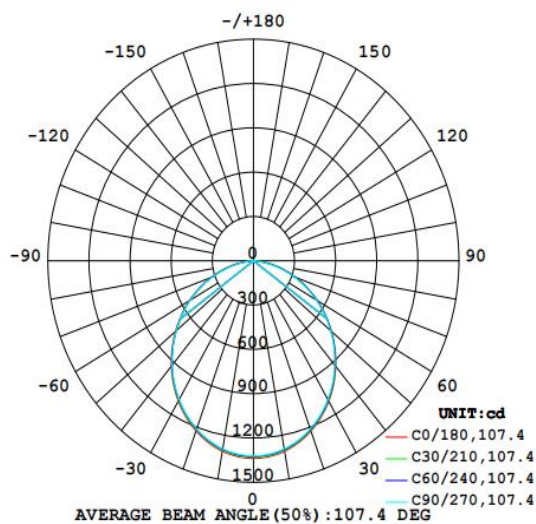

Photometrical data

Luminous flux $\pm 10\%$ (lm)	3549 lm
Luminous efficacy	120 lm/w
Color temperature	6500K
Light color (designation)	Cold White
Color rendering index Ra	≥ 80
Standard deviation of color matching	≤ 5 SDCM
Luminous intensity/cd	1338
Flickering	Flicker free
Beam angle	107 °

Dimensions & Weight

Diameter (mm)	230
Height (mm)	51
Product weight (g)	425

Material & Colors

Product color	All White
Housing color	White
Body material	Aluminum
Cover material	PC
Mercury content	0.0 mg

Application & Mounting