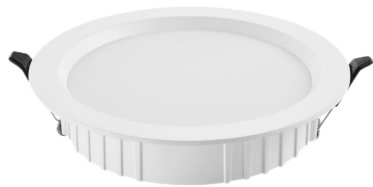

PRODUCT DATASHEET

Recessed Panel light
HYD-116E-30W 6500K

Application

- Office
- Kitchen
- Rest room
- Corridor
- Shop

Benefits

- Flicker free.
- The light is soft and bright
- Drive stable, safe and reliable
- High light transmission mask to ensure uniform light

Dimensions & Weight

Diameter (mm)	230
Height (mm)	51
Product weight (g)	425

Material & Colors

Product color	All White
Housing color	White
Body material	Aluminum
Cover material	PC
Mercury content	0.0 mg

Application & Mounting