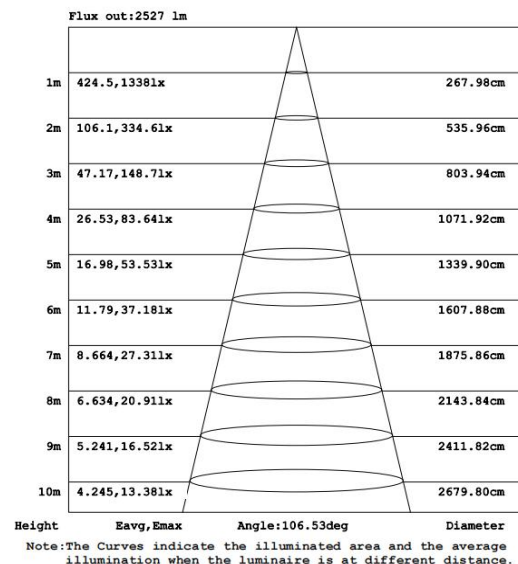

Photometrical data

Luminous flux $\pm 10\%$ (lm)	3549 lm
Luminous efficacy	120 lm/w
Color temperature	6500K
Light color (designation)	Cold White
Color rendering index Ra	≥ 80
Standard deviation of color matching	≤ 5 SDCM
Luminous intensity/cd	1338
Flickering	Flicker free
Beam angle	107 °

Dimensions & Weight

Diameter (mm)	230
Height (mm)	51
Product weight (g)	425

Material & Colors

Product color	All White
Housing color	White
Body material	Aluminum
Cover material	PC
Mercury content	0.0 mg

Application & Mounting